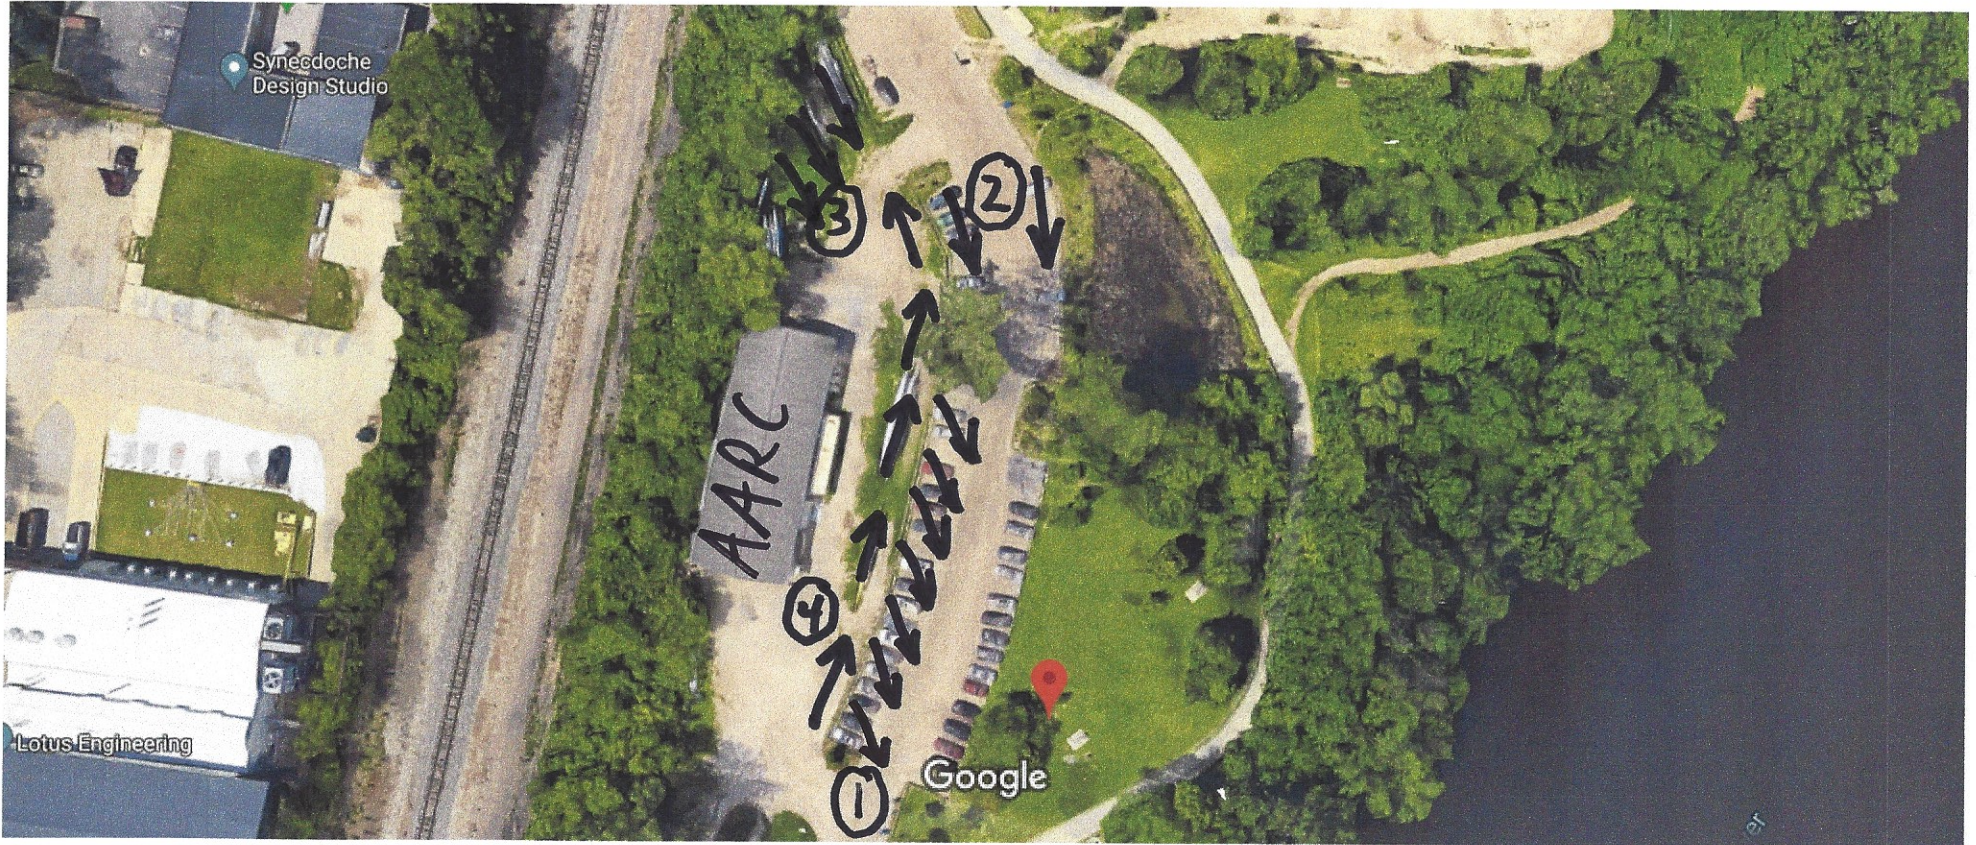

Google Maps Ann Arbor Rowing Club

Imagery ©2019 Google, Map data ©2019 50 ft

ARROWHEAD INDICATES FRONT OF TRAILER  
AREAS 1-2-4 — CLOCKWISE DRIVE  
AREA 3 - COUNTER CLOCKWISE DRIVE