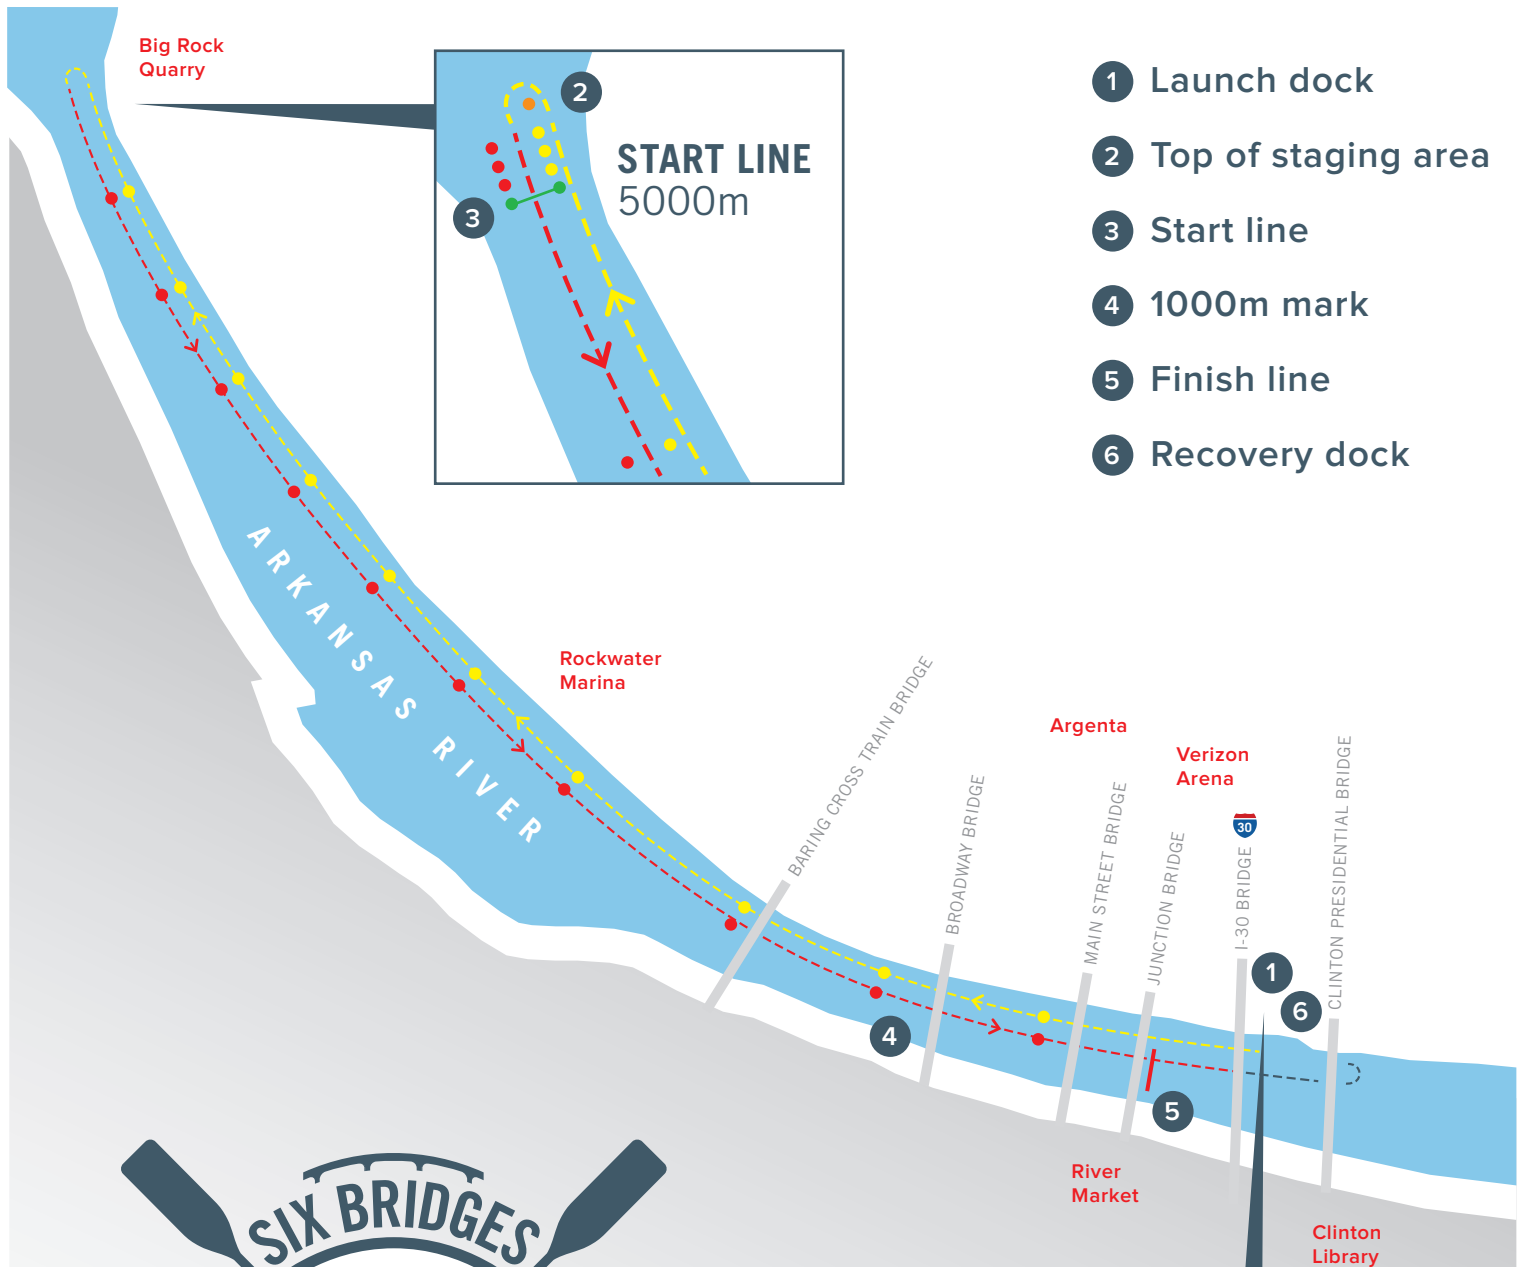

# COURSE MAP: SIX BRIDGES REGATTA

- 1 Launch dock
- 2 Top of staging area
- 3 Start line
- 4 1000m mark
- 5 Finish line
- 6 Recovery dock

**AUGUST 30, 2014**

**5K HEAD RACE • JUNIORS, COLLEGIATE, MASTERS**

## LAUNCH DOCK