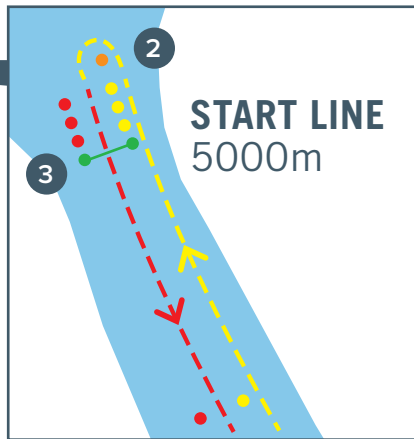

# COURSE MAP: SIX BRIDGES REGATTA

- 1 Launch dock
- 2 Top of staging area
- 3 Start line
- 4 1000m mark
- 5 Finish line
- 6 Recovery dock

**AUGUST 30, 2014**

**5K HEAD RACE • JUNIORS, COLLEGIATE, MASTERS**

## LAUNCH DOCK