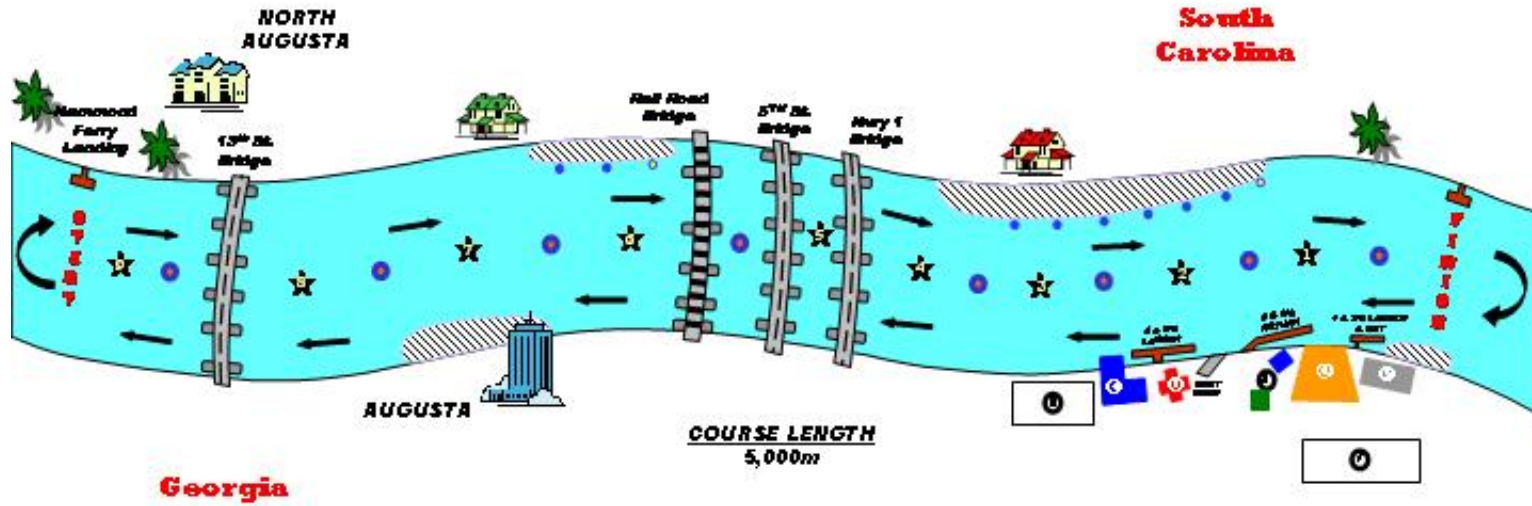

Head of the South

- ● Danger Boats
- ★ Marshall Observer Positions
- Course Boat
- //// Shallow Area
- Ⓞ Augusta Rowing Club Boat House
- ① First Aid
- ② Regatta Headquarters/Results
- ③ Boat Trailer Parking and Connections
- ④ Georgia Ports Building Stacks and Cradle Storage
- ⑤ Referee and Volunteer Parking
- ⑥ Rowers/Dispatcher Parking