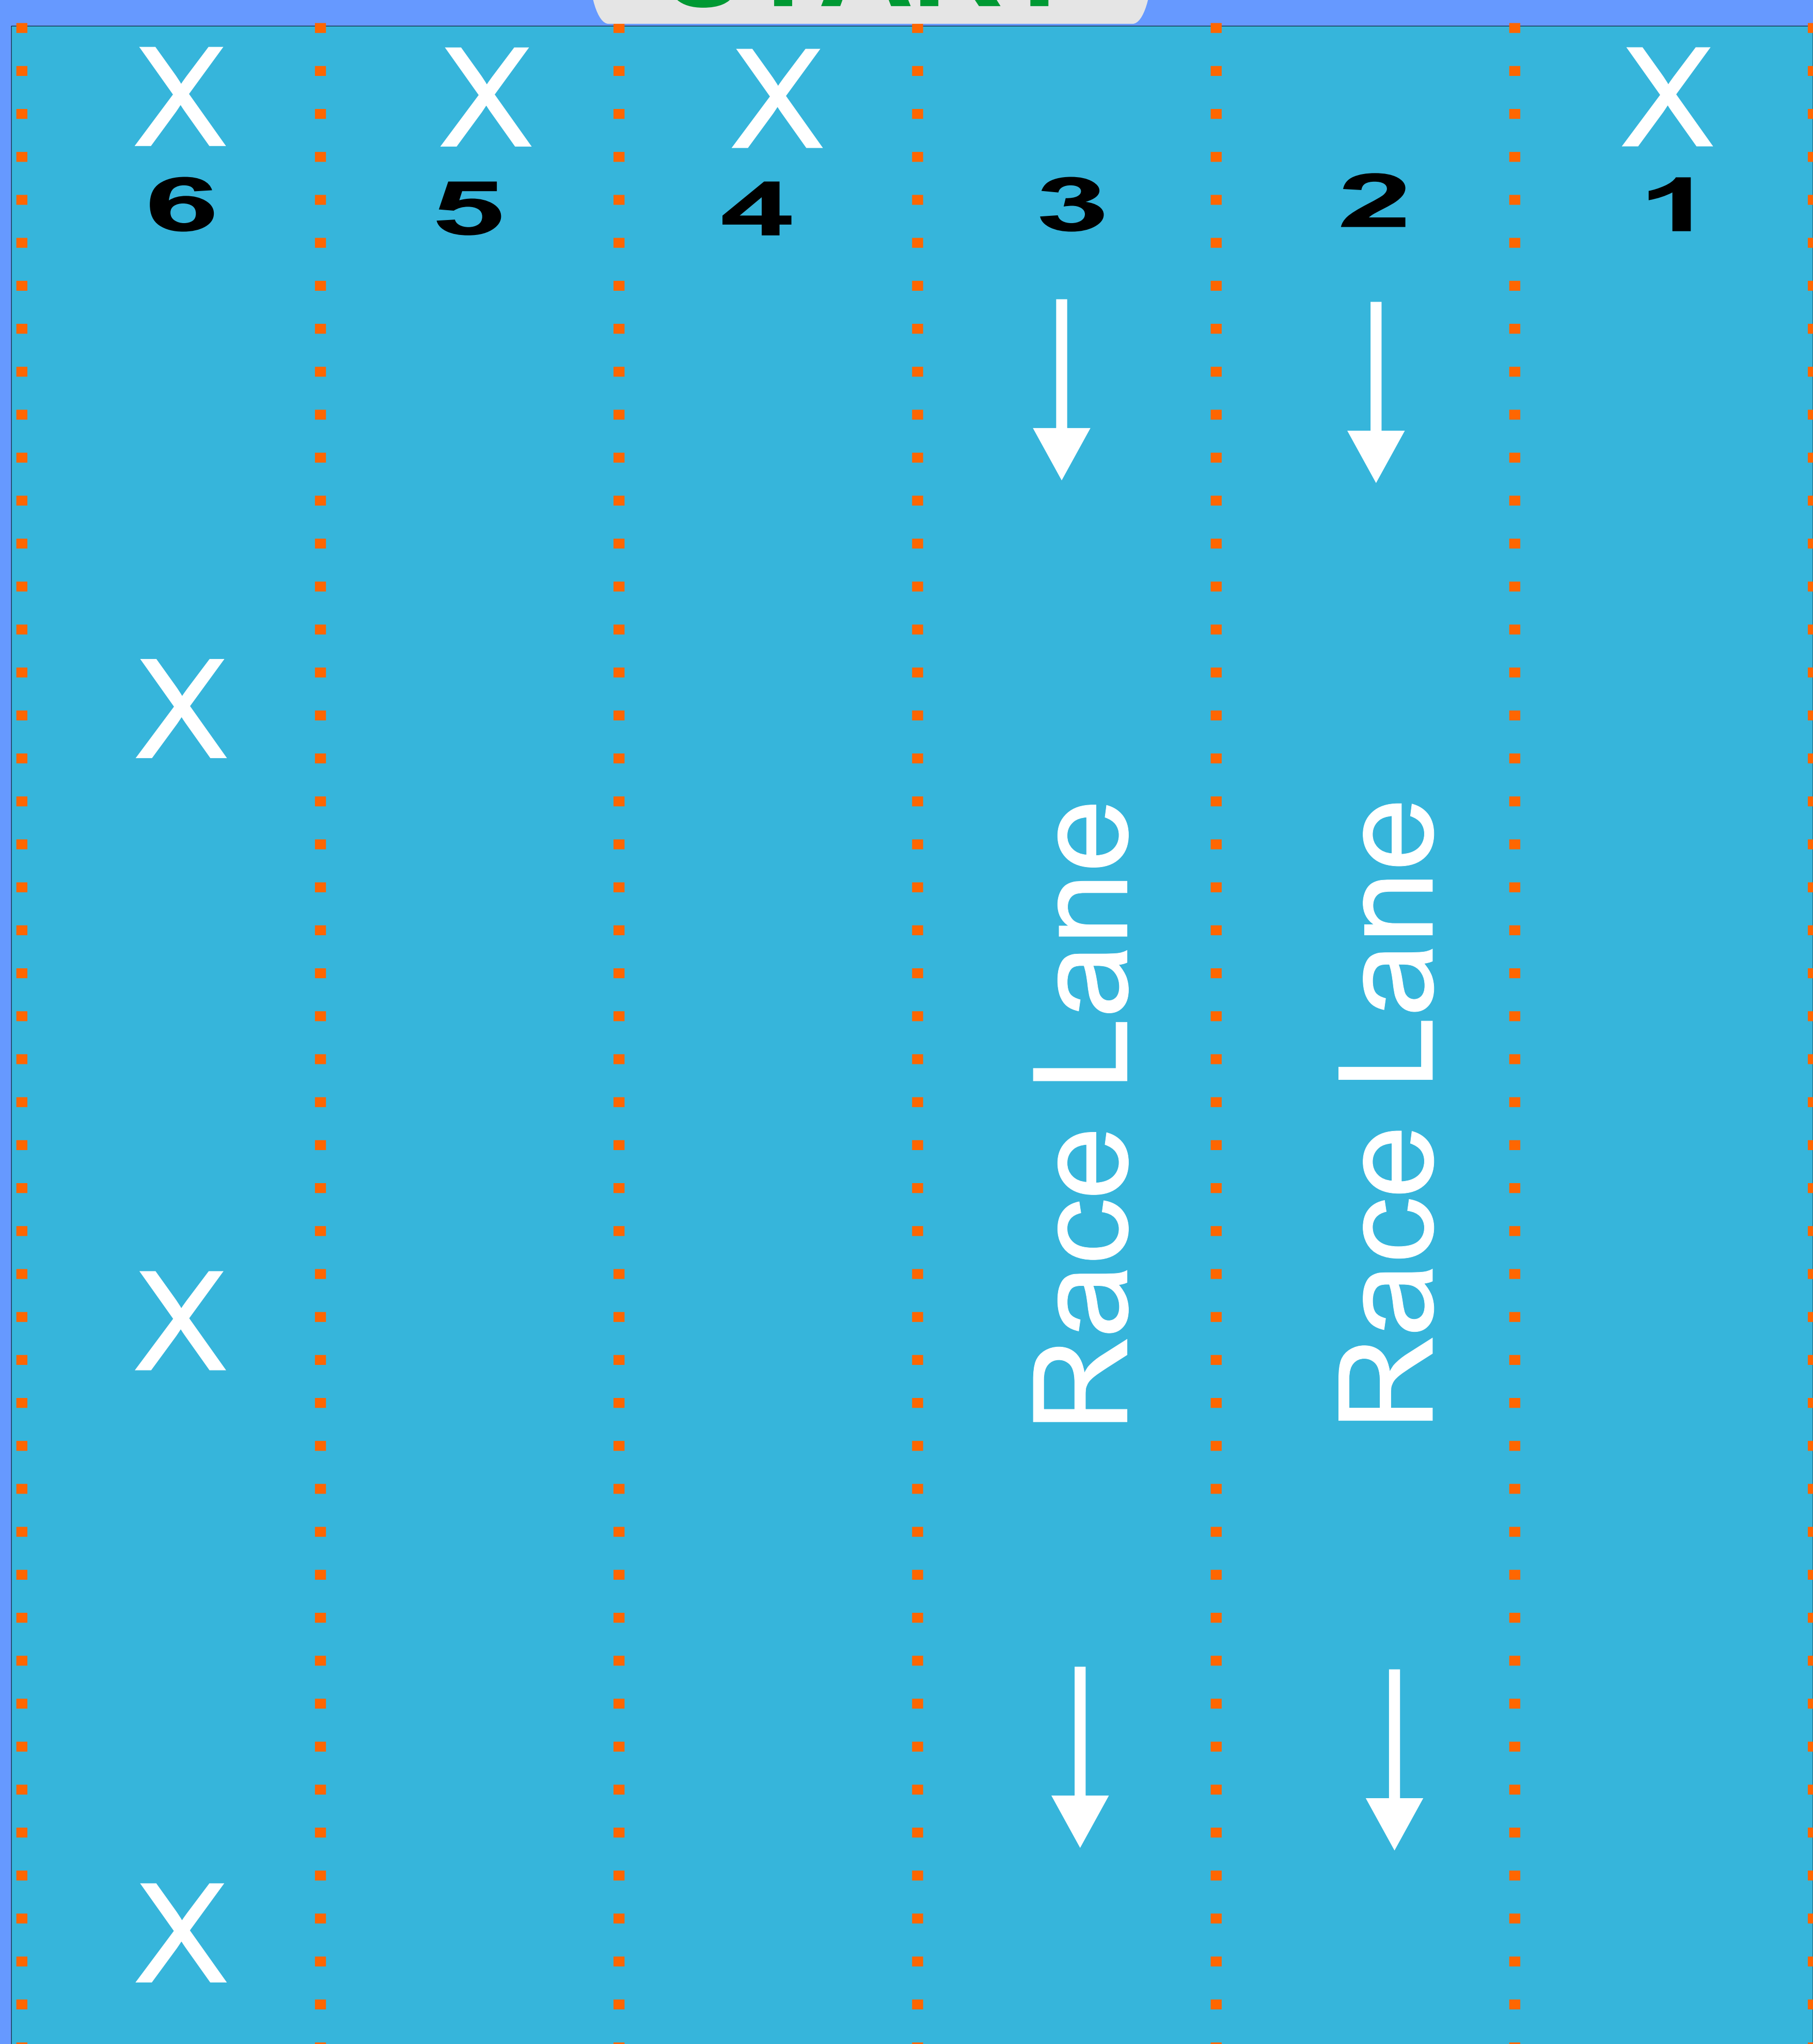

South Course Time Trial Traffic Map

DO NOT PASS

Marshal Area

START

FINISH

N

Finish Area
Tower, Medical, Medals, Spectator Viewing

Hot Seat Dock

TRAIN BRIDGE

OUT

IN

Trailer Parking
Boat Racks

Boat
Control

Athlete Pavilion
and
Club Portable

Boathouses

Parking Lot