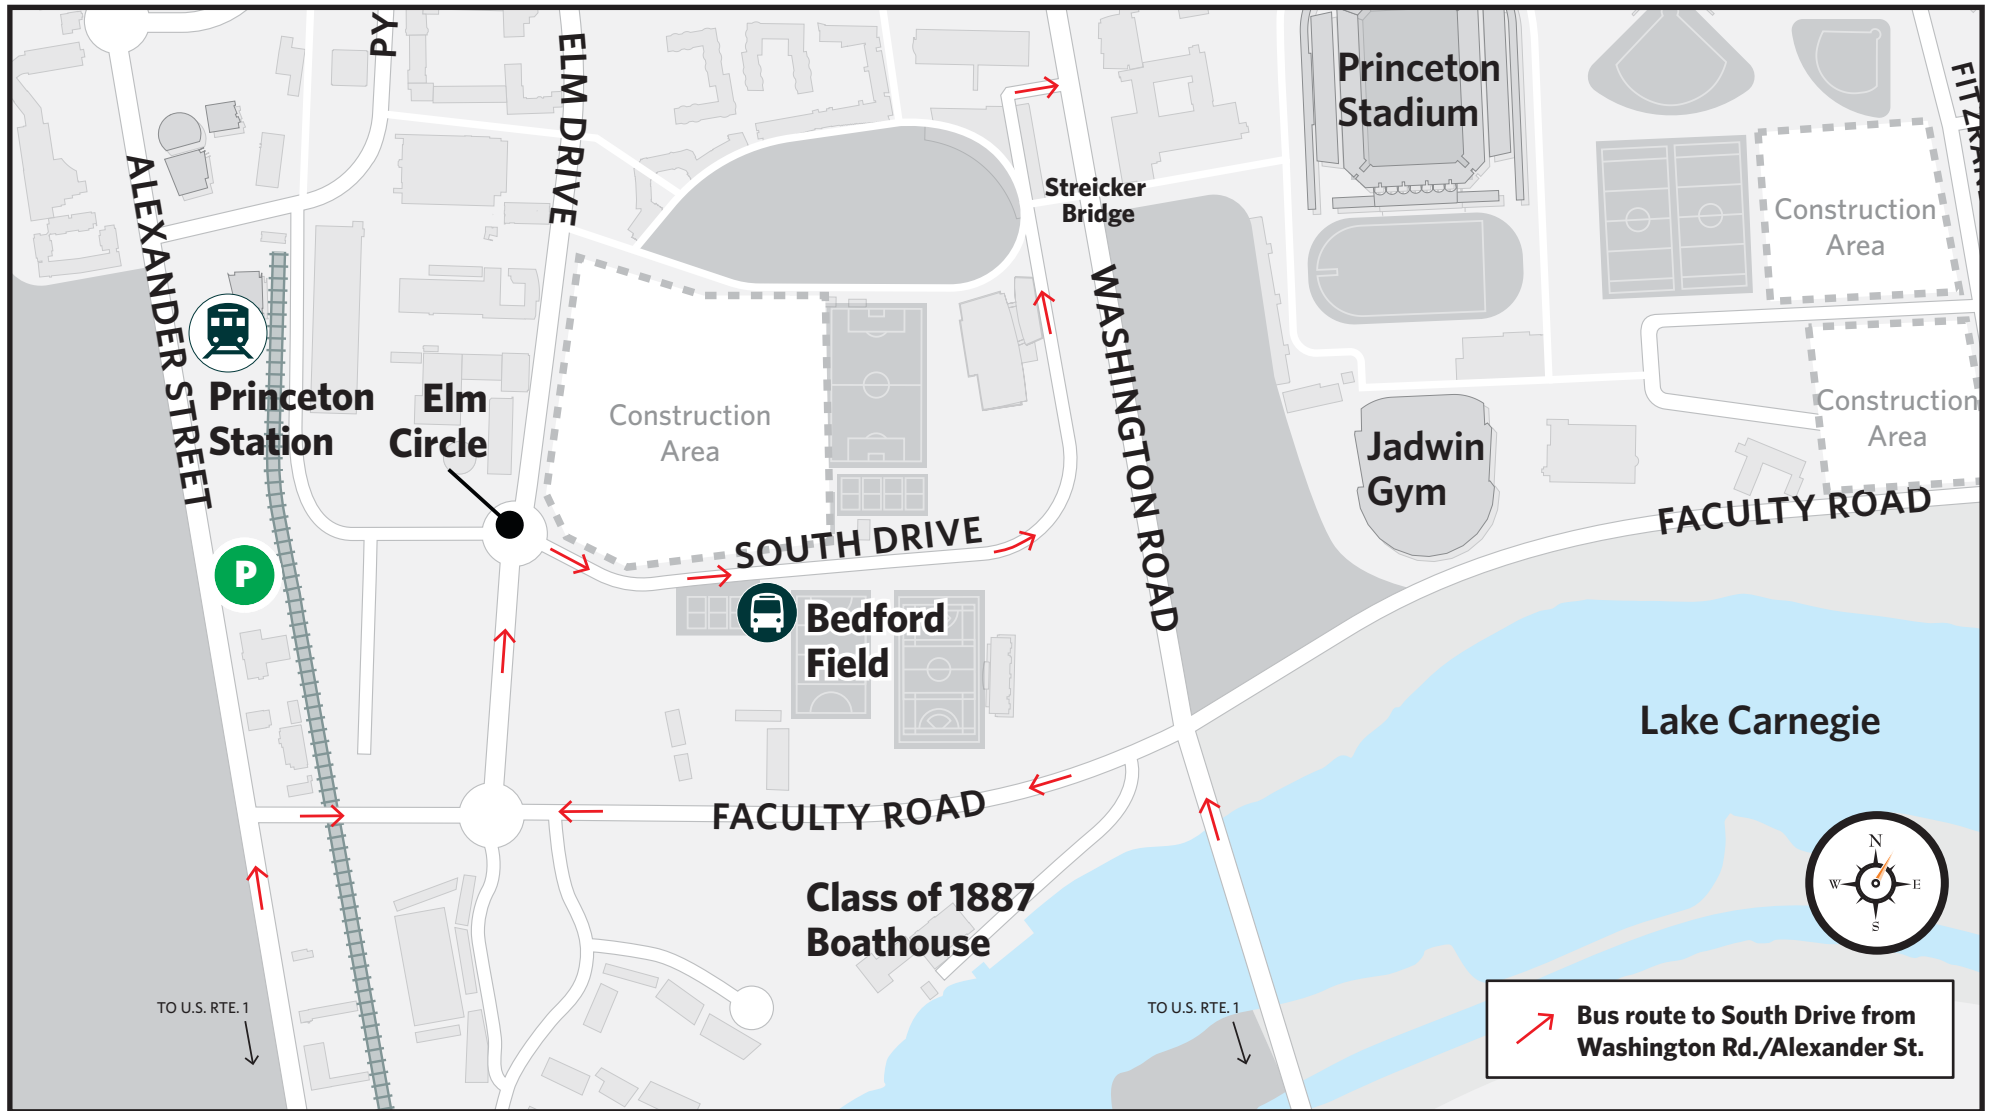

# Princeton University Regatta Bus Parking

**SATURDAY, NOVEMBER 6**  
**SUNDAY, NOVEMBER 7** **2021**

Buses should enter South Drive from Elm Circle for drop off near Bedford Field. Limited bus parking will be available along South Drive. Overflow bus parking **P** is available near Princeton Station.

**[GPS (APPROXIMATE): 212 Alexander Street]**