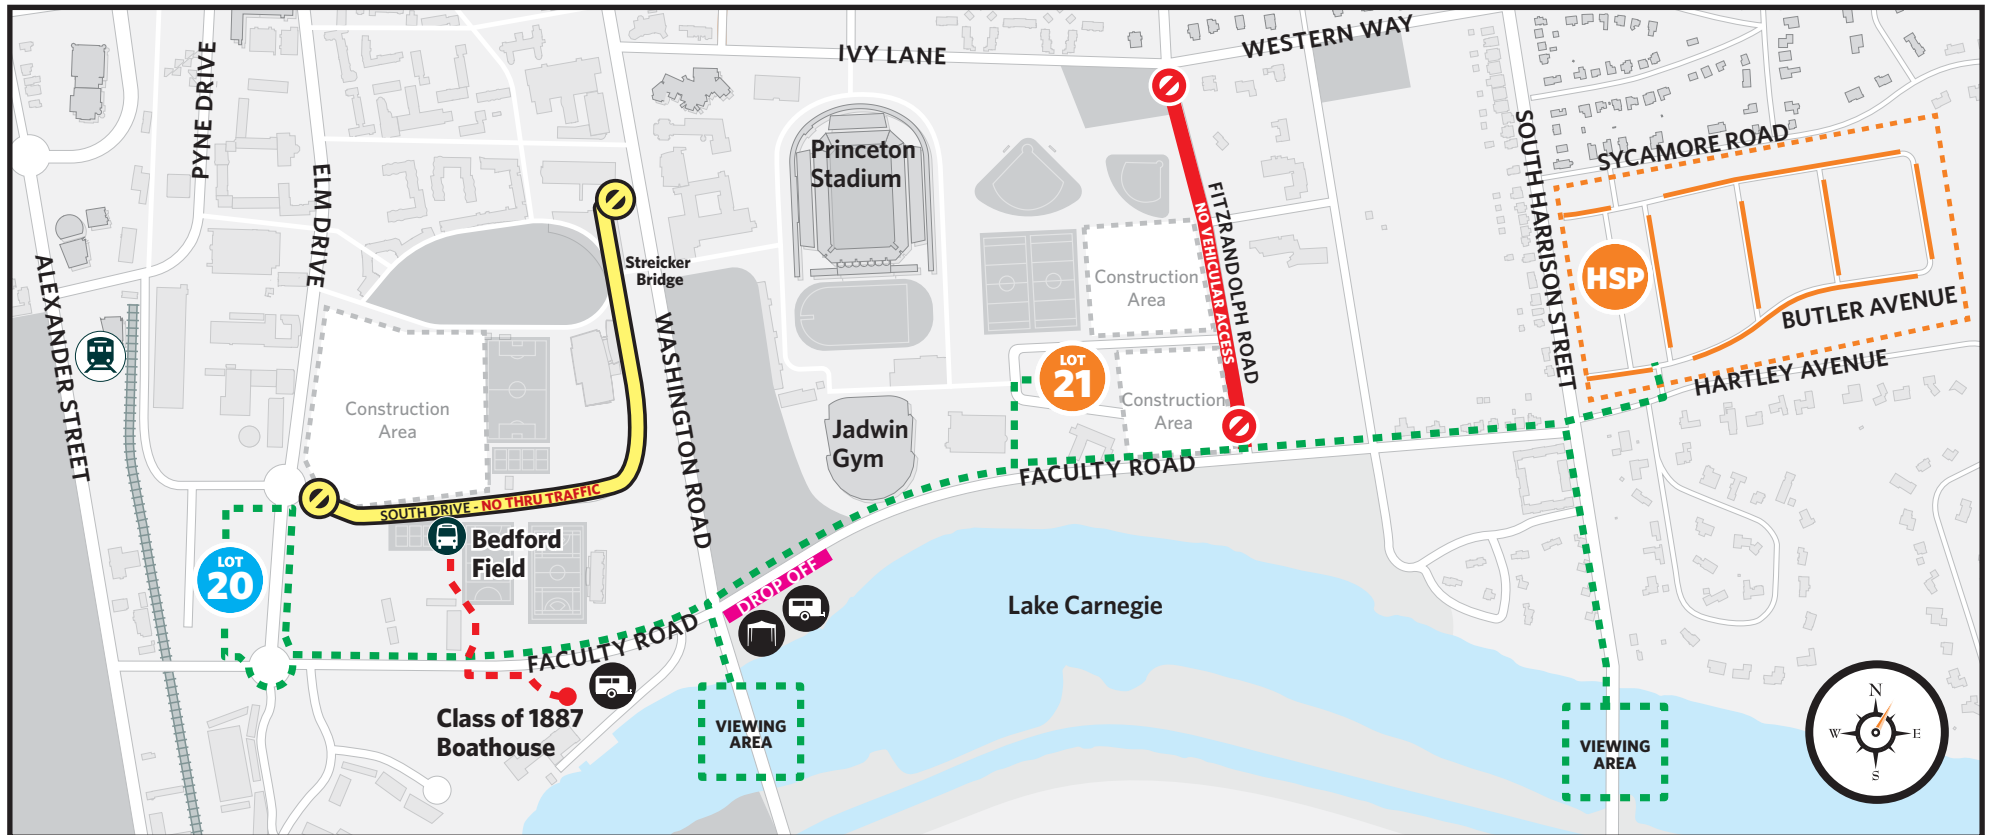

Princeton University Regatta Parking **SUNDAY, NOVEMBER 7, 2021**

South Drive, between Elm Circle and Carl Icahn will be **closed to thru-traffic**, but will be open to team buses for drop off near Bedford Field. Teams should follow the pedestrian path (-.-) to the boathouse.

Spectators may park in Lot 21 or at Harrison Street Parking and follow the pedestrian path (-.-) to the viewing areas on Washington Road and South Harrison Street.

PARKING AND DROP OFF AREAS

- **EVENT PARKING**
Lot 21 [GPS: 47 Faculty Road, Princeton 08540]
Harrison St. Parking (HSP) [GPS: 404 Butler Ave, Princeton 08540]
- **OVERFLOW PARKING**
Lot 20 [GPS: 80 Pyne Drive, Princeton 08540]
- ▬ **DROP OFF ONLY**
 Lake side of Faculty Road near Washington Road
- 🚐 **TRAILER PARKING**
- 🏠 **TEAM TENTS**