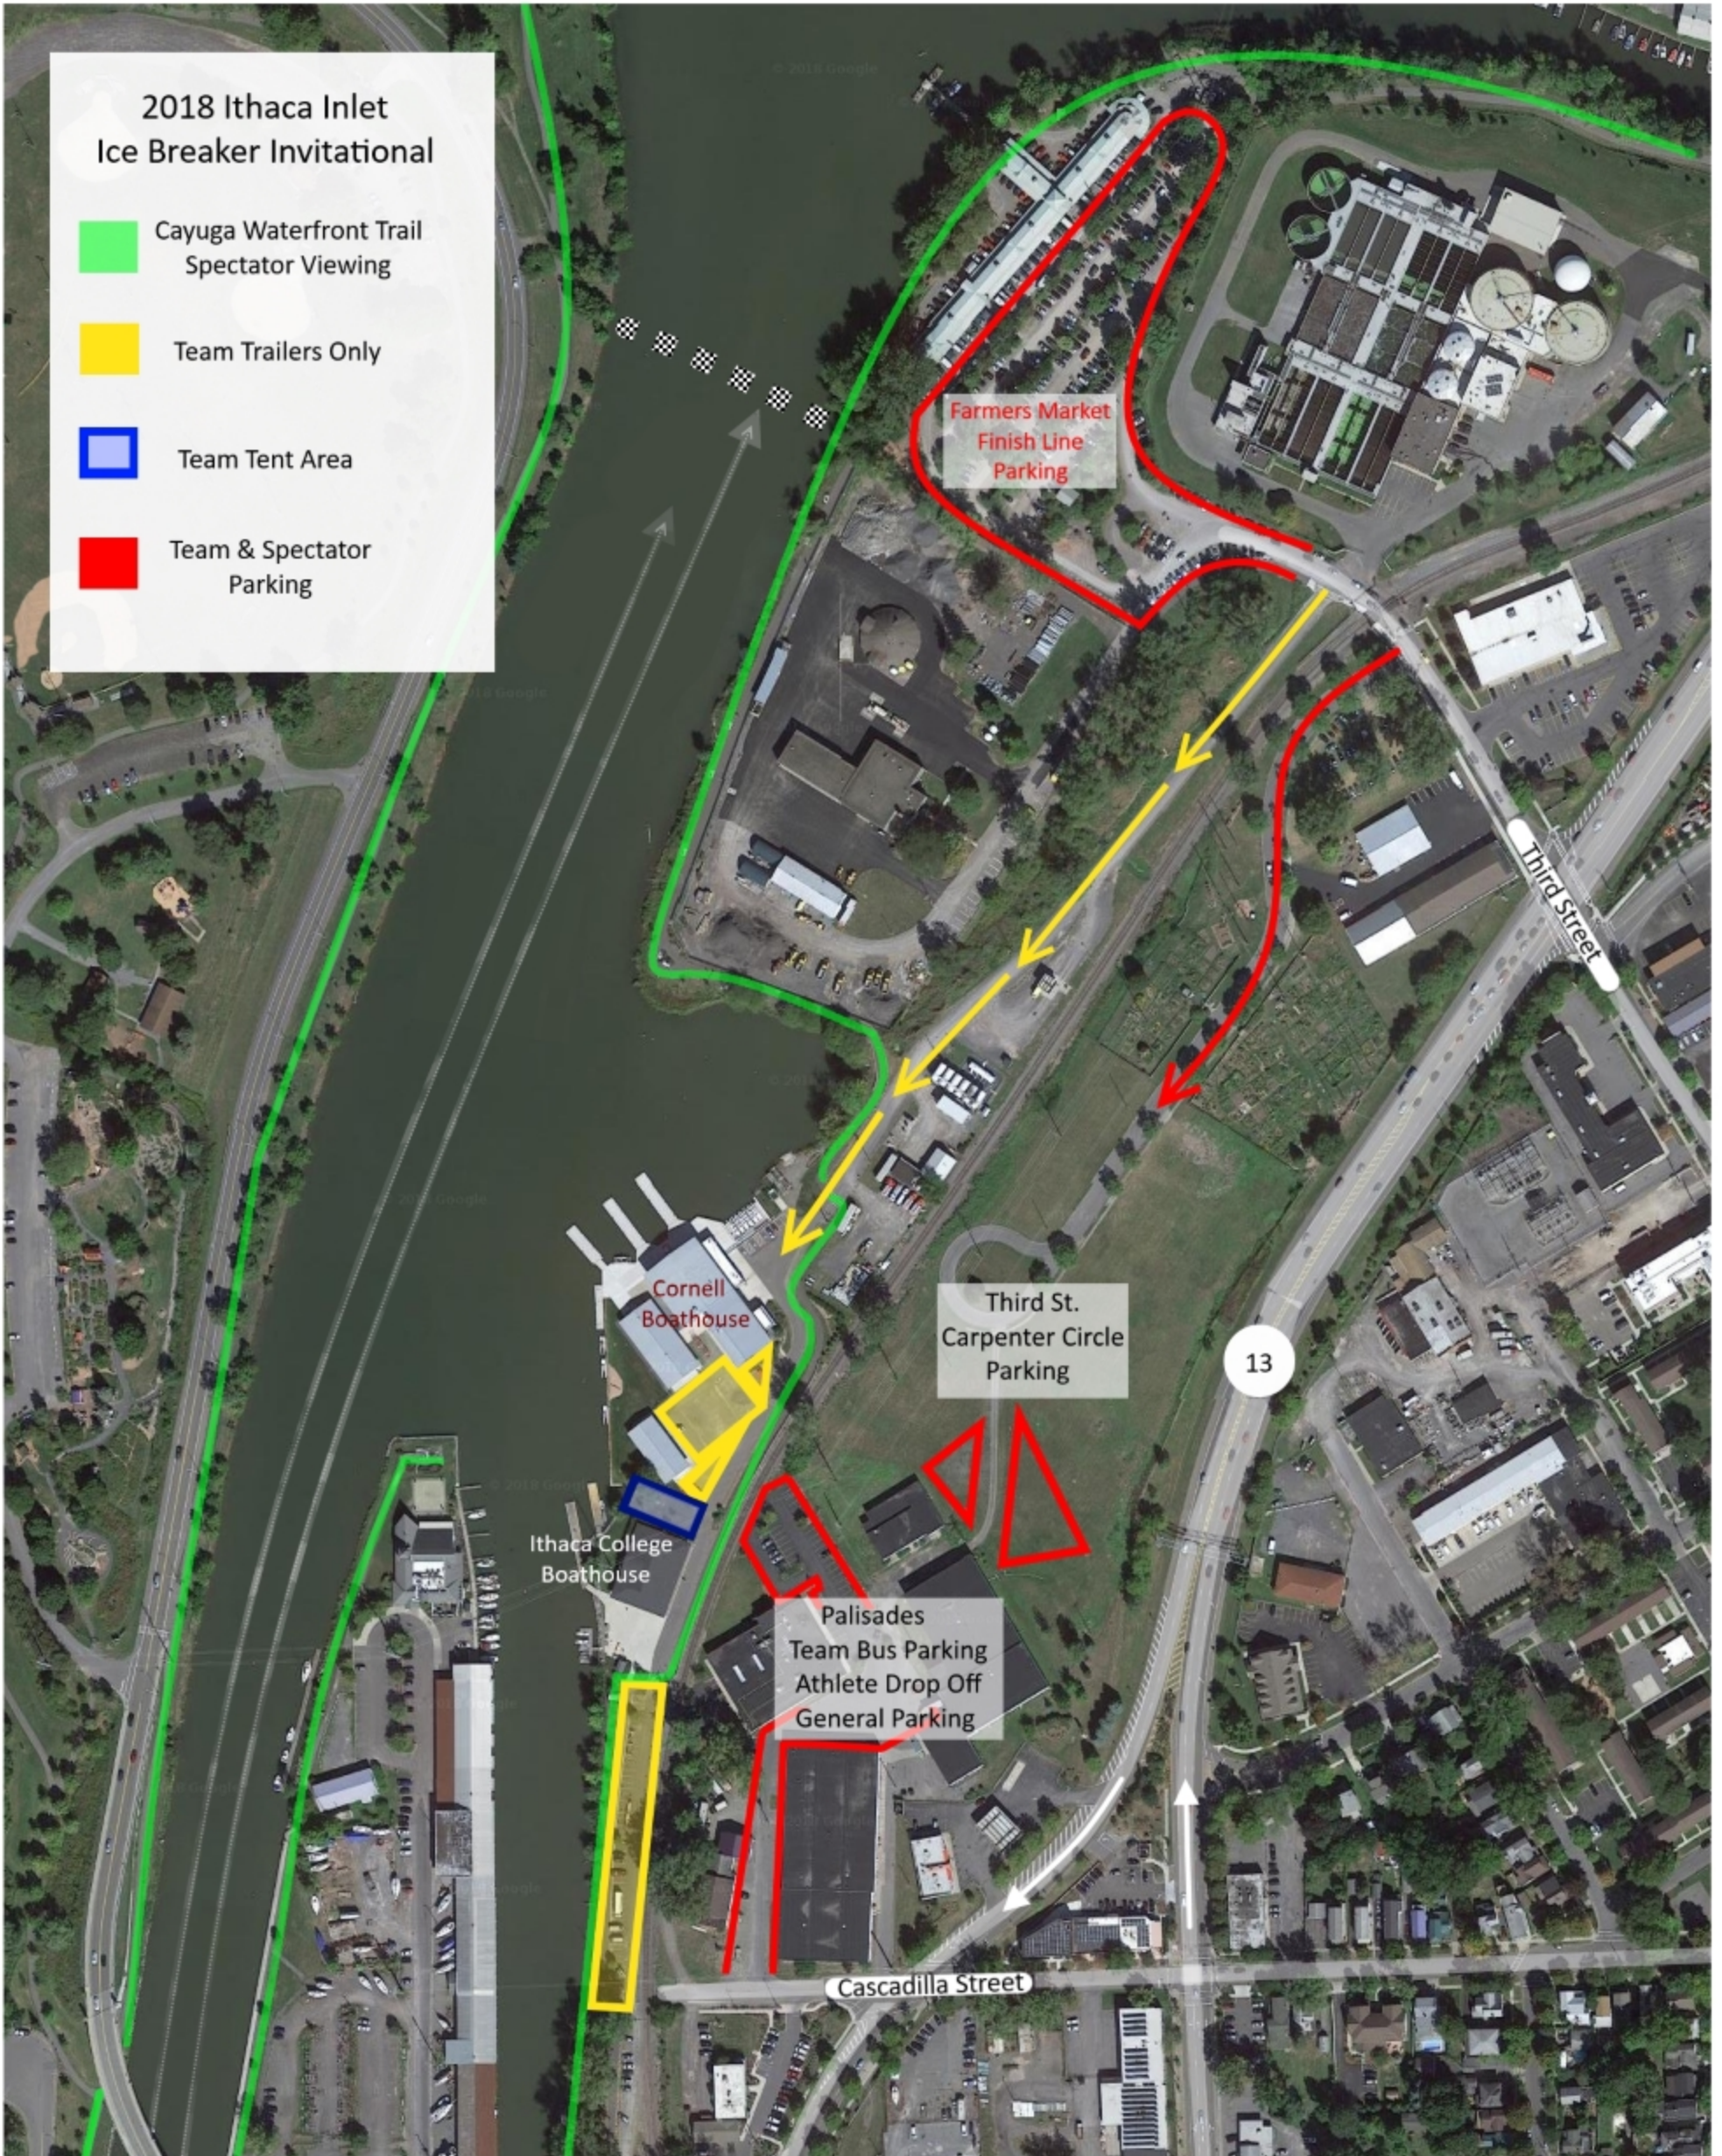

# 2018 Ithaca Inlet Ice Breaker Invitational

-  Cayuga Waterfront Trail  
Spectator Viewing
-  Team Trailers Only
-  Team Tent Area
-  Team & Spectator  
Parking

Farmers Market  
Finish Line  
Parking

Cornell  
Boathouse

Third St.  
Carpenter Circle  
Parking

13

Ithaca College  
Boathouse

Palisades  
Team Bus Parking  
Athlete Drop Off  
General Parking

Cascadilla Street

Third Street