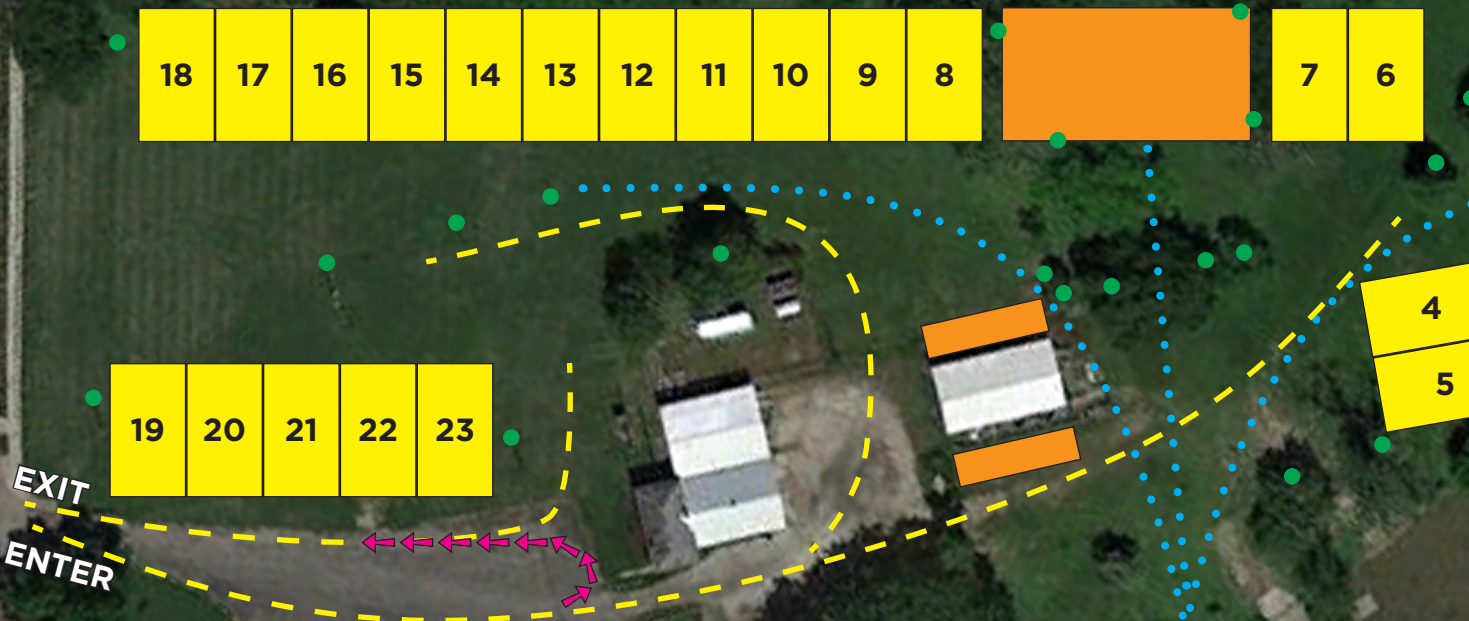

CHARLIE DOYLE MEMORIAL REGATTA

TRAILER & TRAFFIC MAP

HELENA STREET

KEY

- - TRAILER TRAFFIC
- TRAILER SPACES (40' x 70')
- SMALL BOAT AREA (1x and 2x)
- ... TO/FROM DOCK
- ← CAR/BUS DROP-OFF
- RESERVED PARKING
- TREE/POLE

GREATER DAYTON BOATHOUSE

DOCKS

EXIT
ENTER