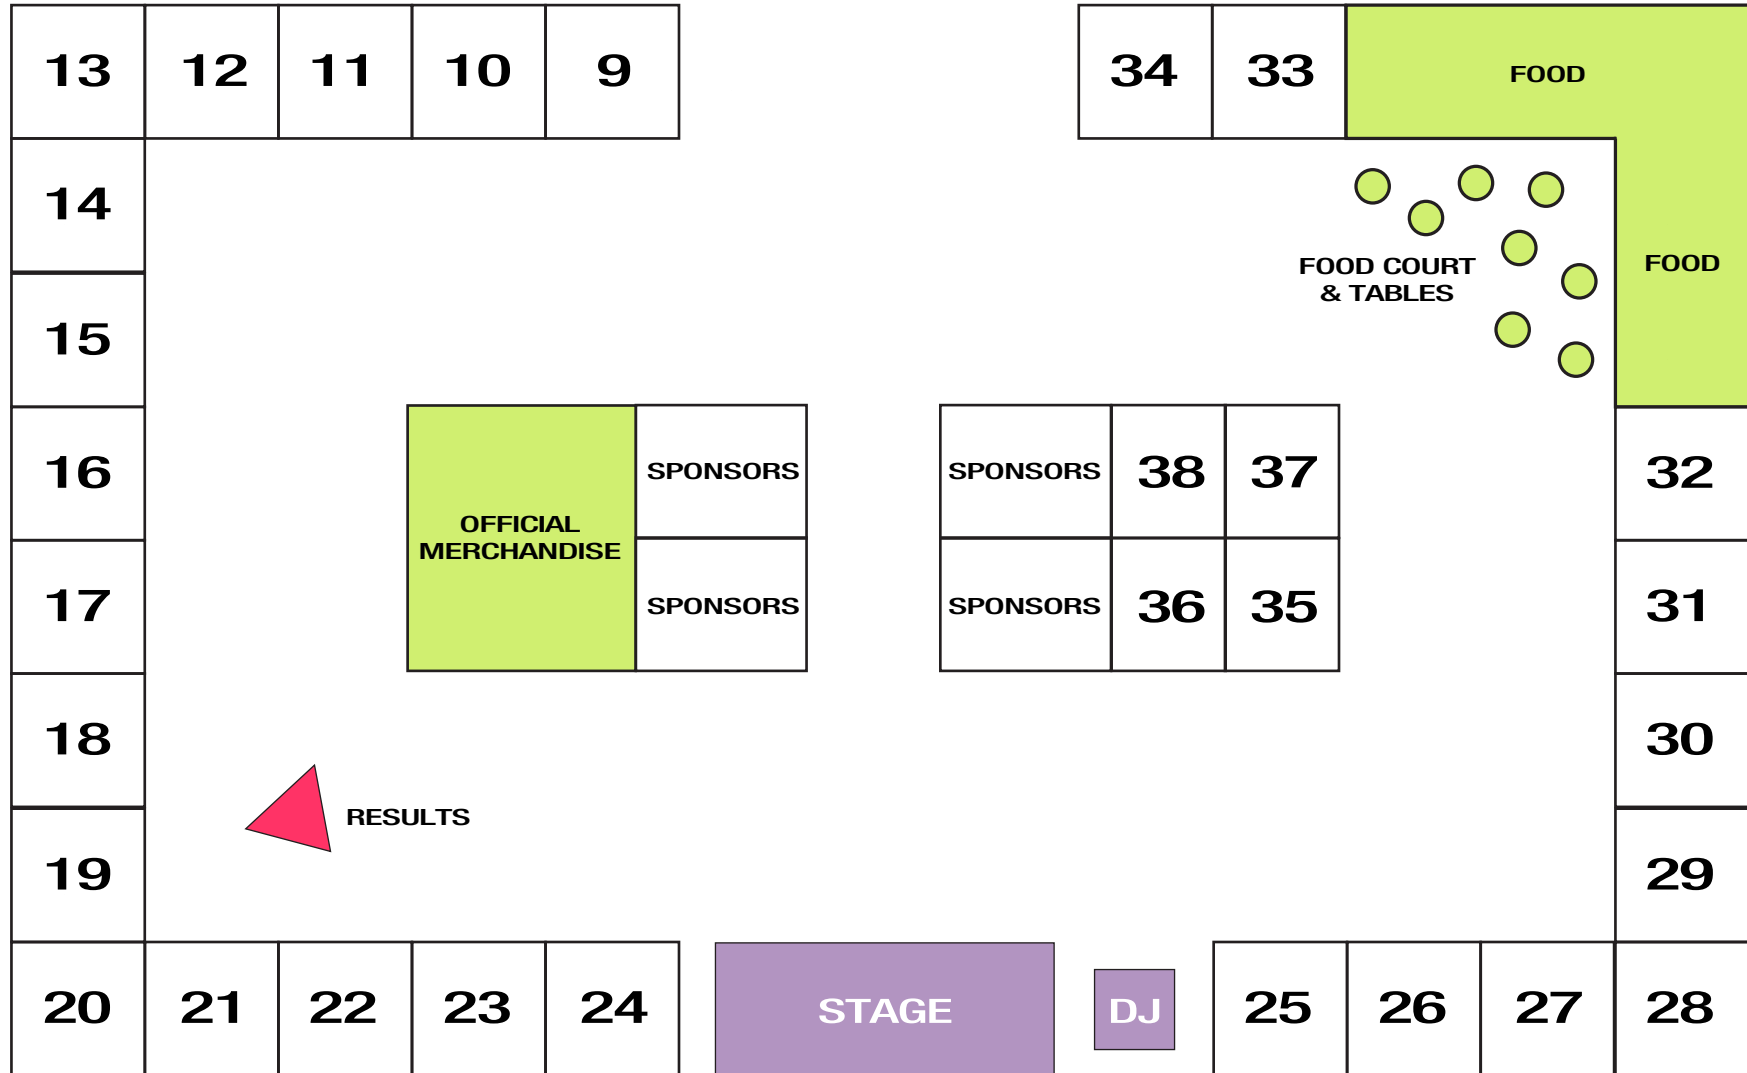

Vendor Booth Layout

Bike Path

River