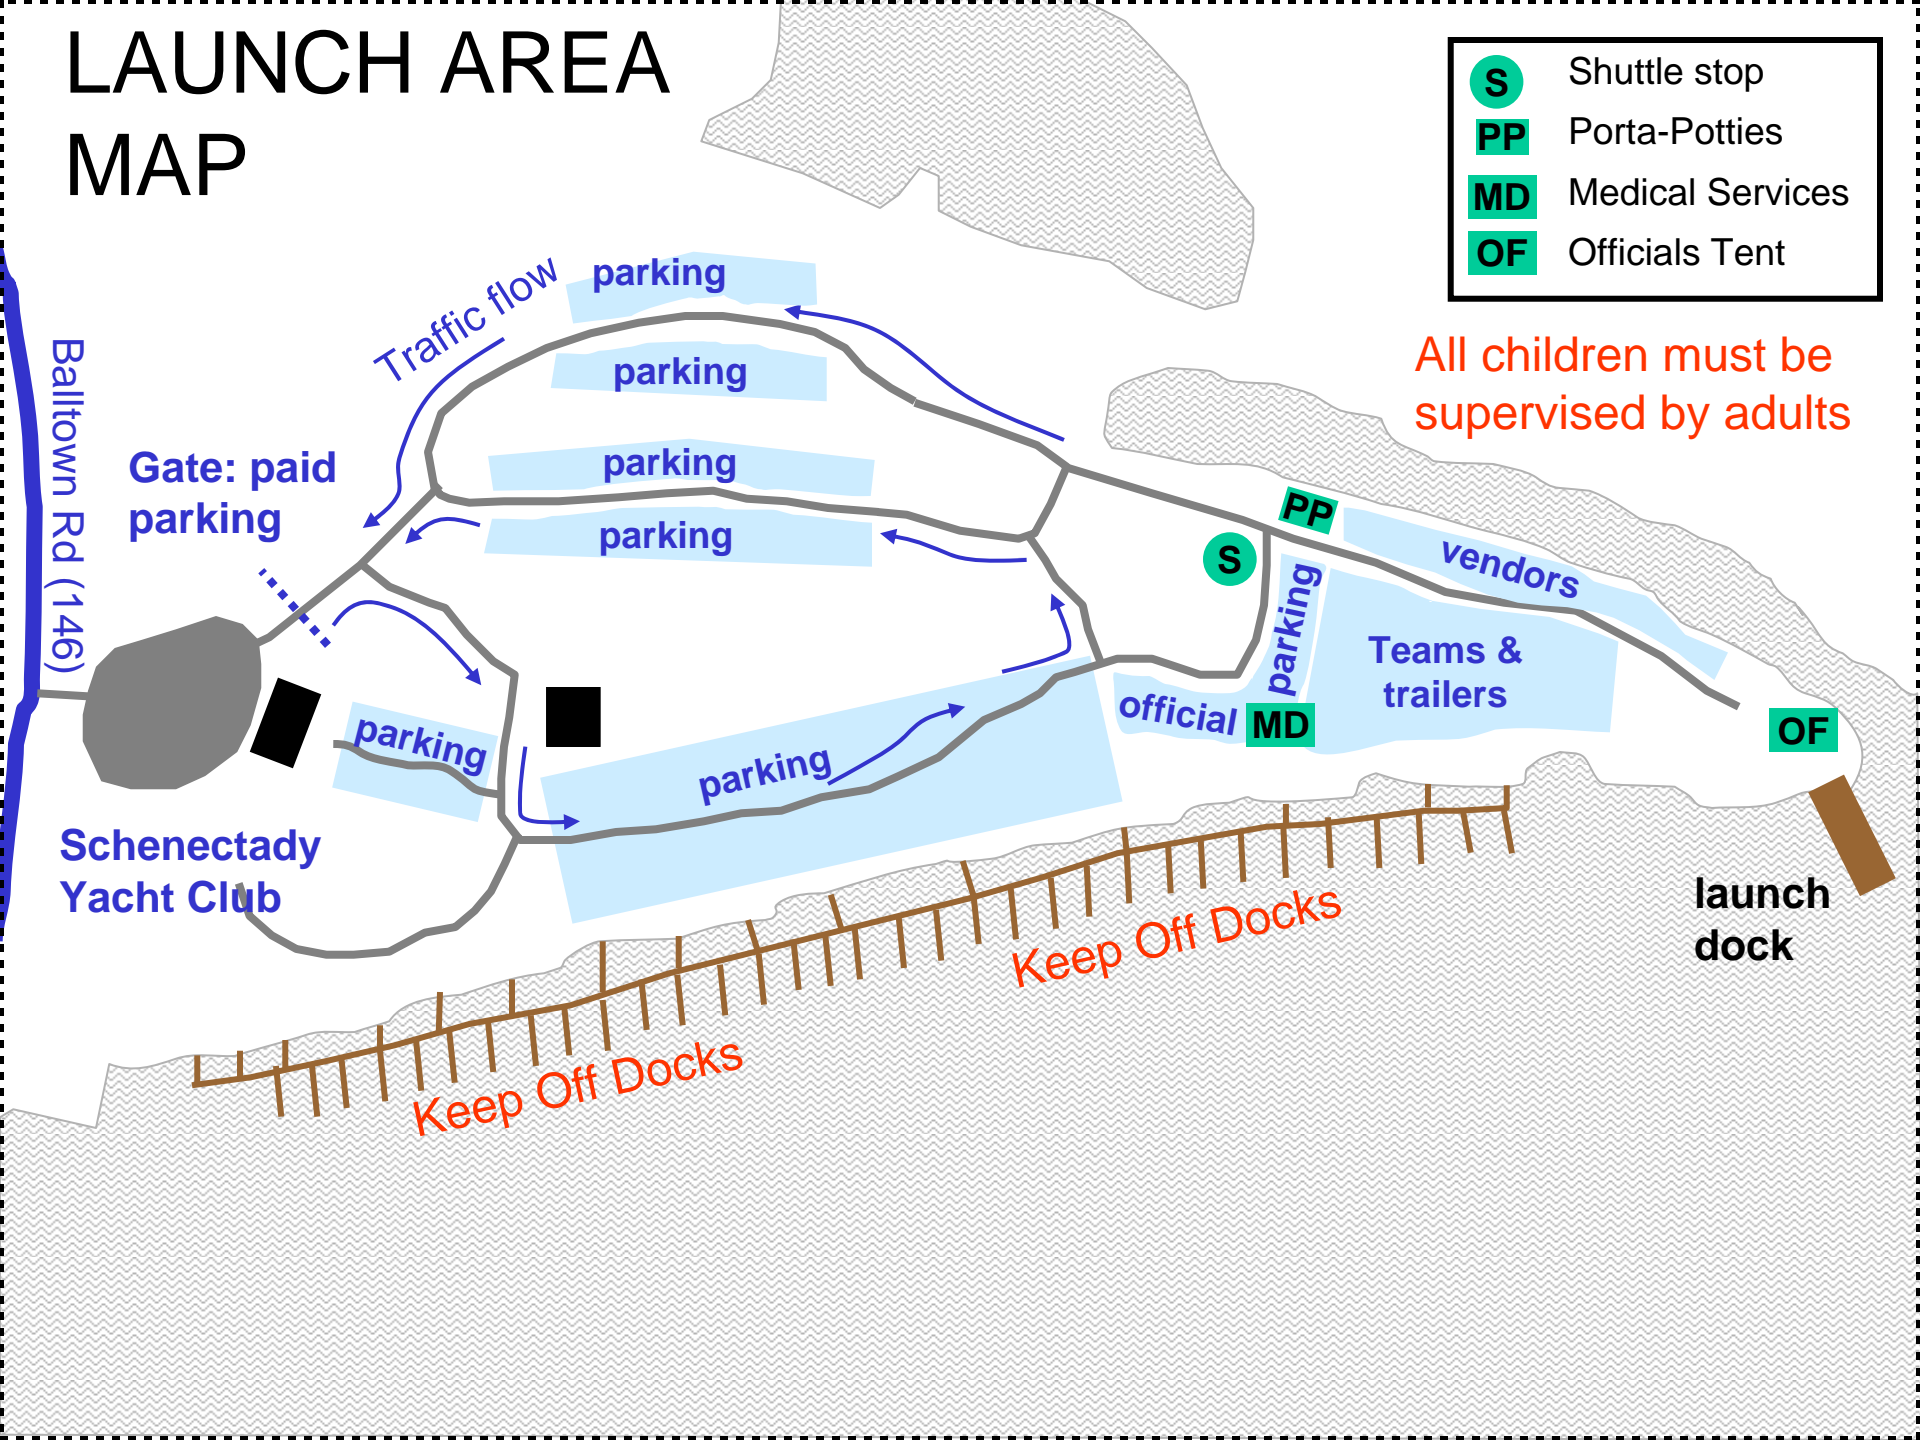

LAUNCH AREA MAP

S	Shuttle stop
PP	Porta-Potties
MD	Medical Services
OF	Officials Tent

All children must be supervised by adults

Keep Off Docks

Balltown Rd (146)

Gate: paid parking

Schenectady Yacht Club

Traffic flow parking

parking

parking

parking

parking

parking

official parking

PP

S

MD

vendors

Teams & trailers

OF

launch dock