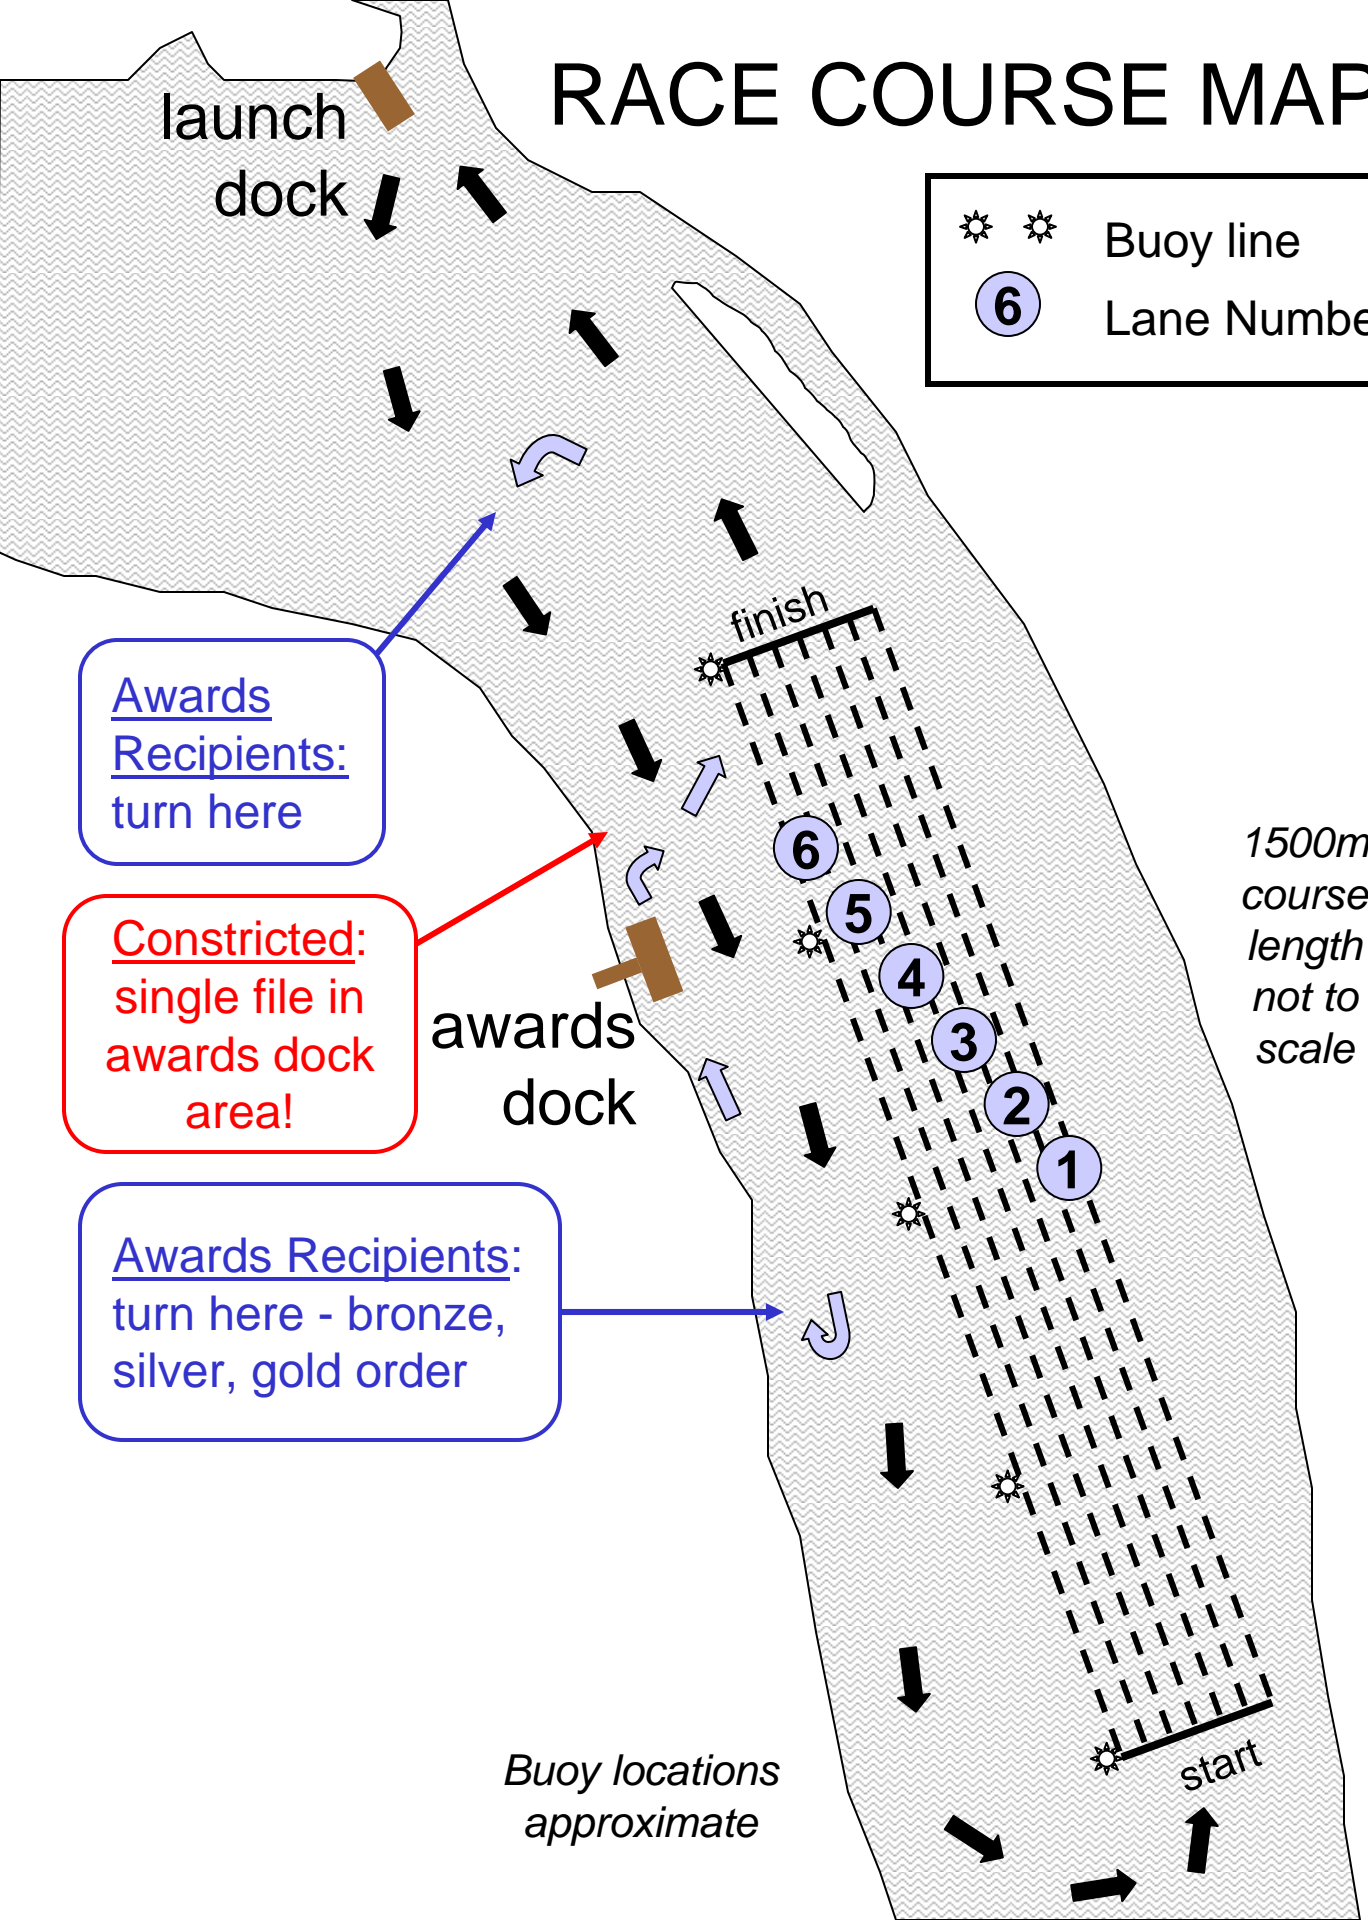

# RACE COURSE MAP

		Buoy line
		Lane Number

Awards Recipients:  
turn here

Constricted:  
single file in  
awards dock  
area!

Awards Recipients:  
turn here - bronze,  
silver, gold order

1500m  
course  
length  
not to  
scale

*Buoy locations  
approximate*