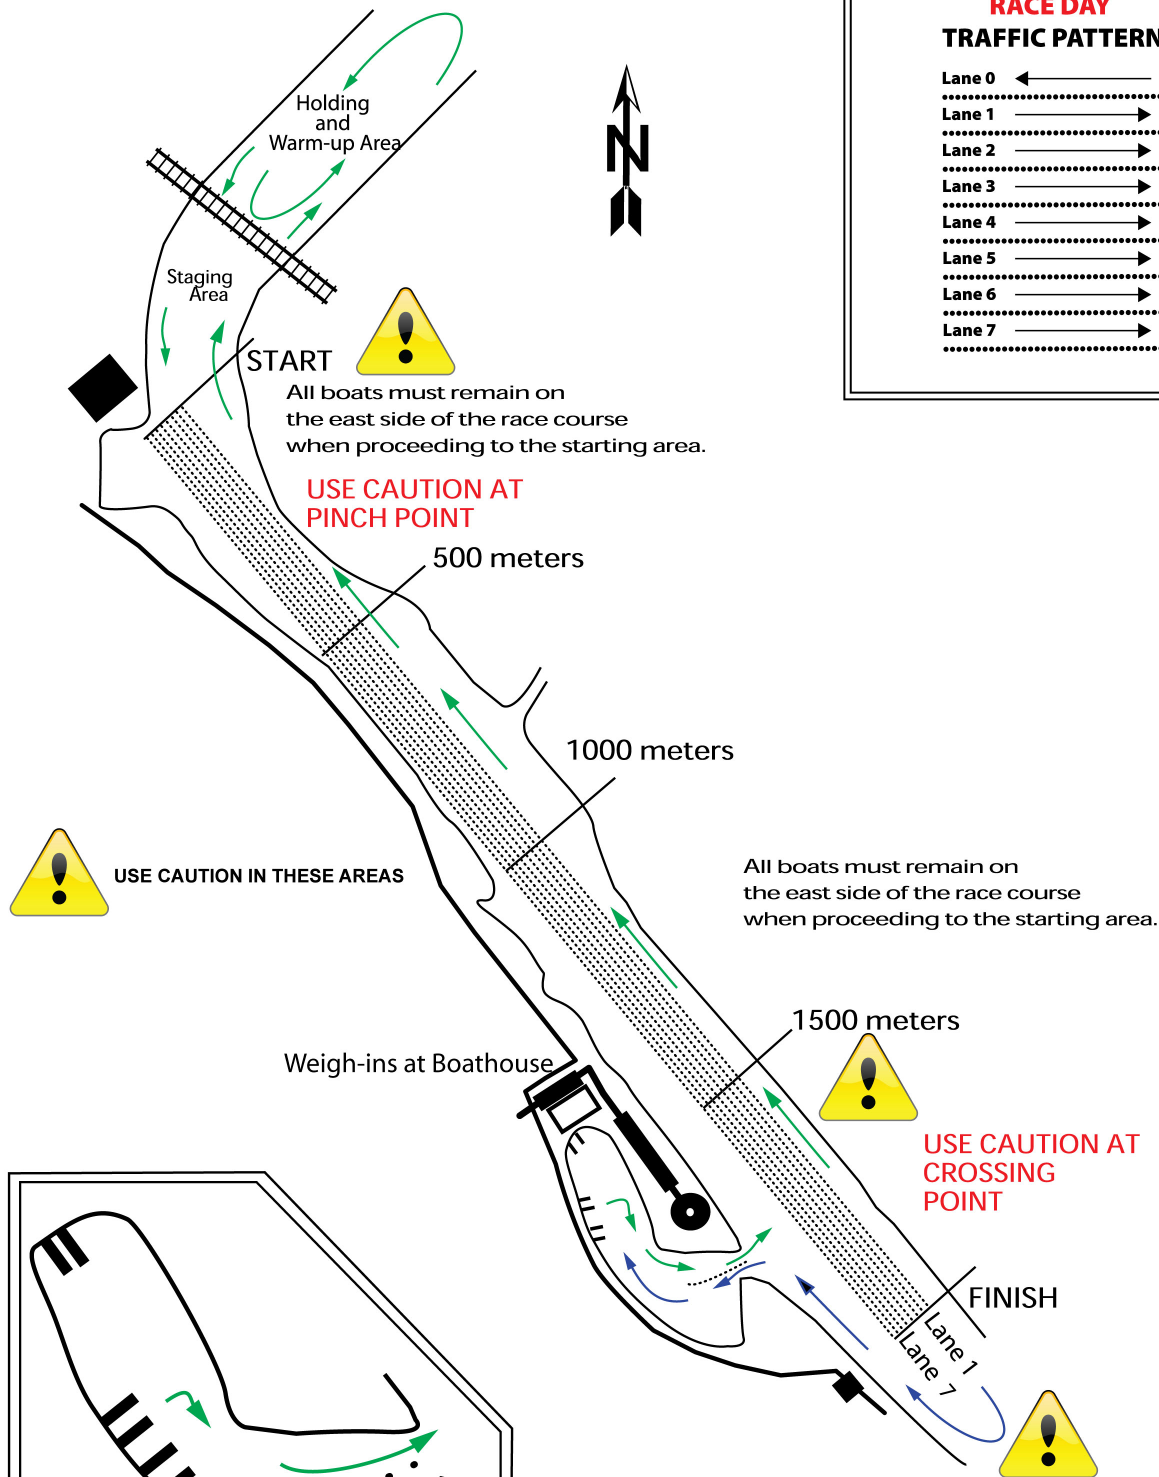

# Oak Ridge Melton Lake

## Race Course Map

**NOTE: Traffic pattern for Race Day is DIFFERENT to Time Trials and Practice Day**