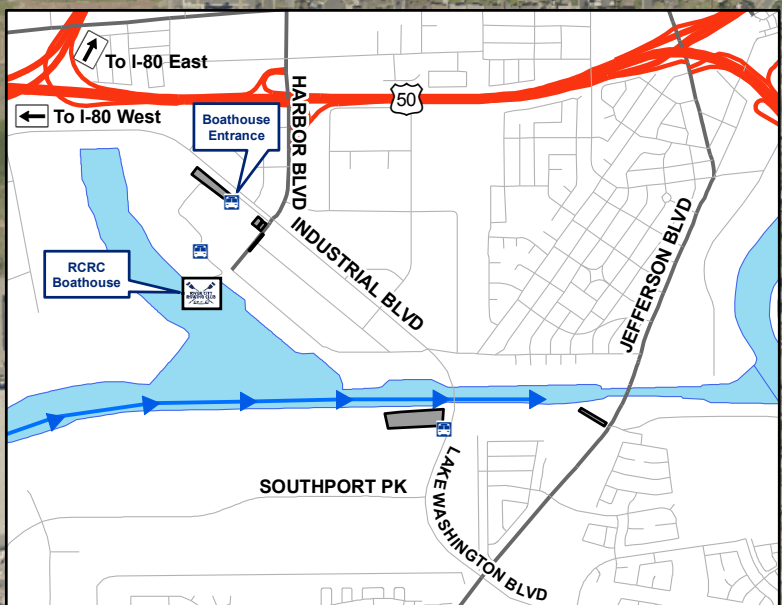

Walking Path from Lot 1, or wait for Shuttle Bus

Parking Lot 1

Boathouse Entrance

Walking Path from Lot 2 to Shuttle stop

Parking Lot 2

Shuttle Stop

Shuttle Stop, Rower Drop Off and Turn Around

No Parking

Port Guard Post No Entry

Bus and Car-Topper Parking

Car-toppers and trailers only past this point

Trailer Parking

RCRC Boathouse - Registration, Information, Boat Launching, Junior Hospitality Tents

1500

Race Course

1000

500

FINISH LINE

Parking Lot 3
Race View, Food Truck, Bike path along course

Shuttle Stop

Parking Lot 4
Finish Line, NO SHUTTLE

Parking Lot Turn in

JEFFERSON BLVD

S RIVER RD