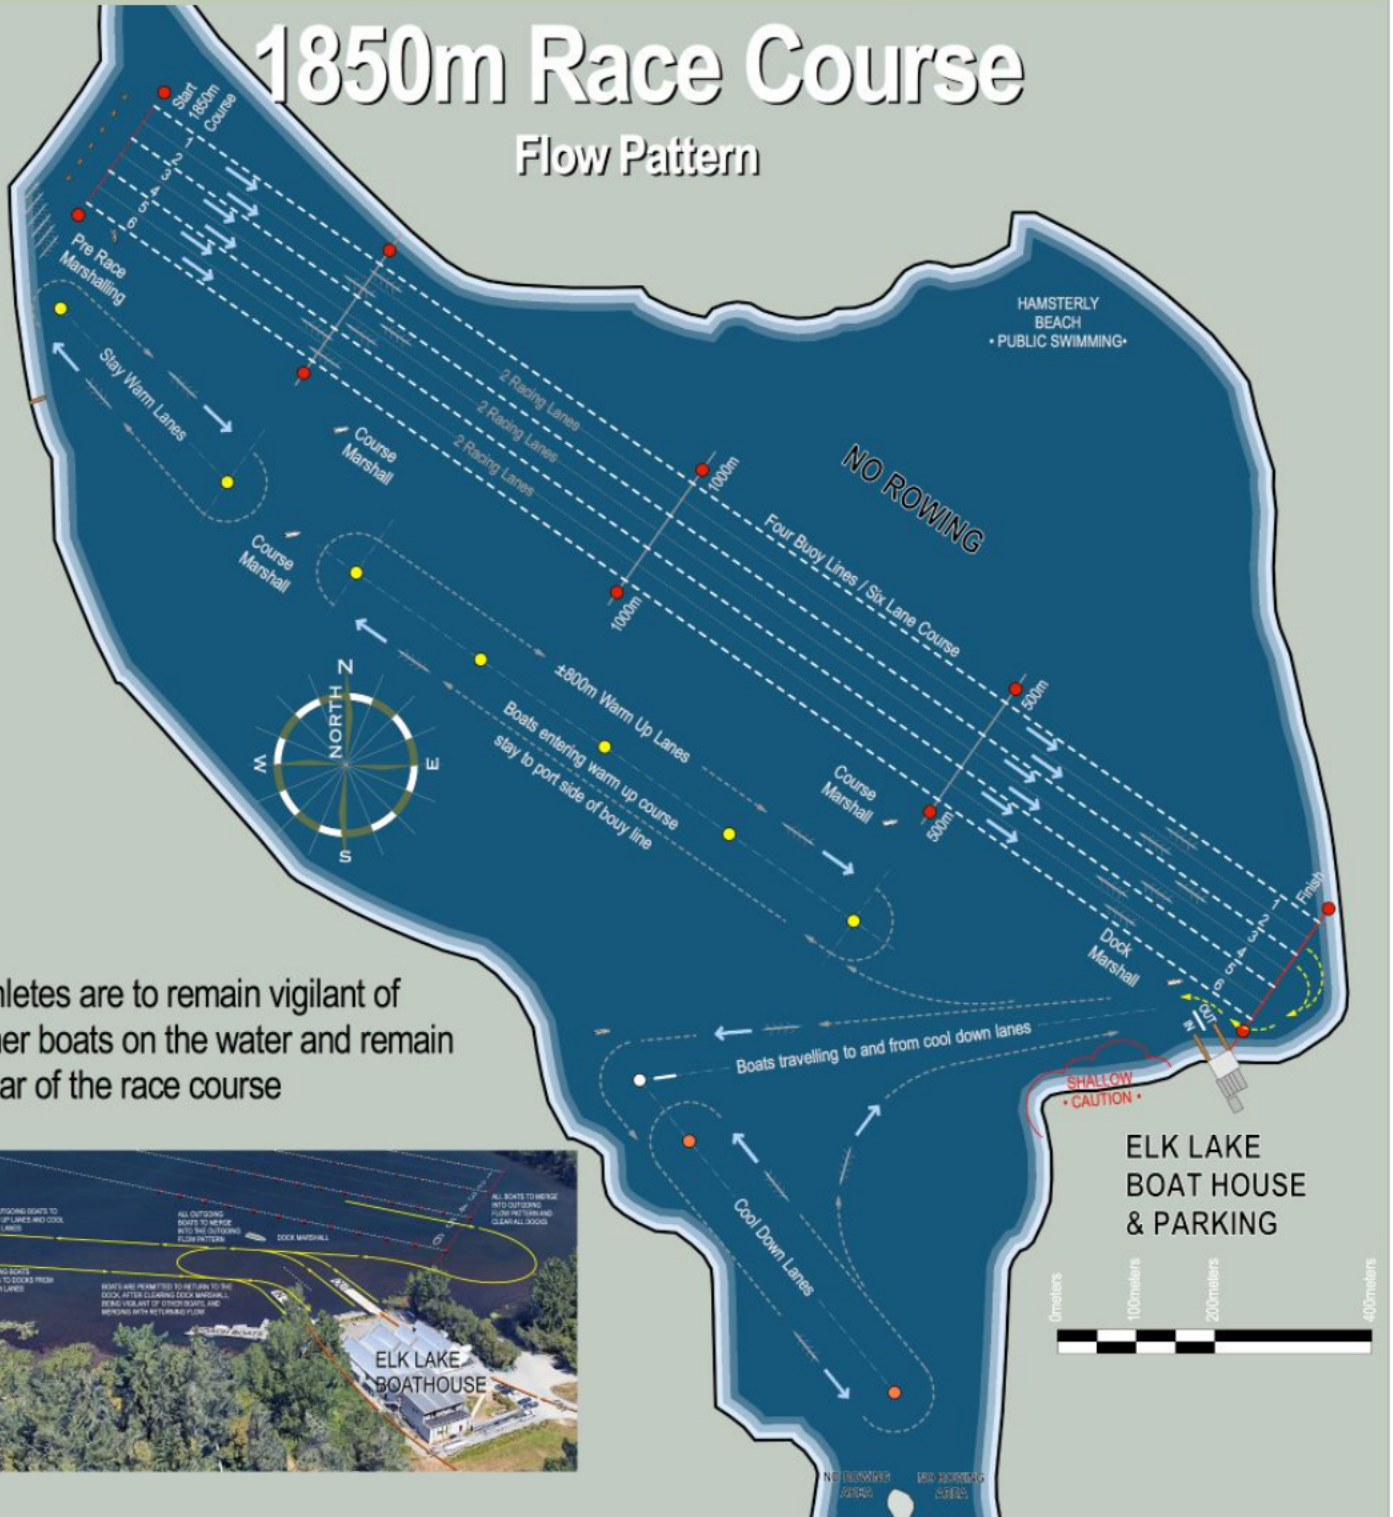

2021 NATIONAL ROWING CHAMPIONSHIPS

1850m Race Course

Flow Pattern

Athletes are to remain vigilant of other boats on the water and remain clear of the race course