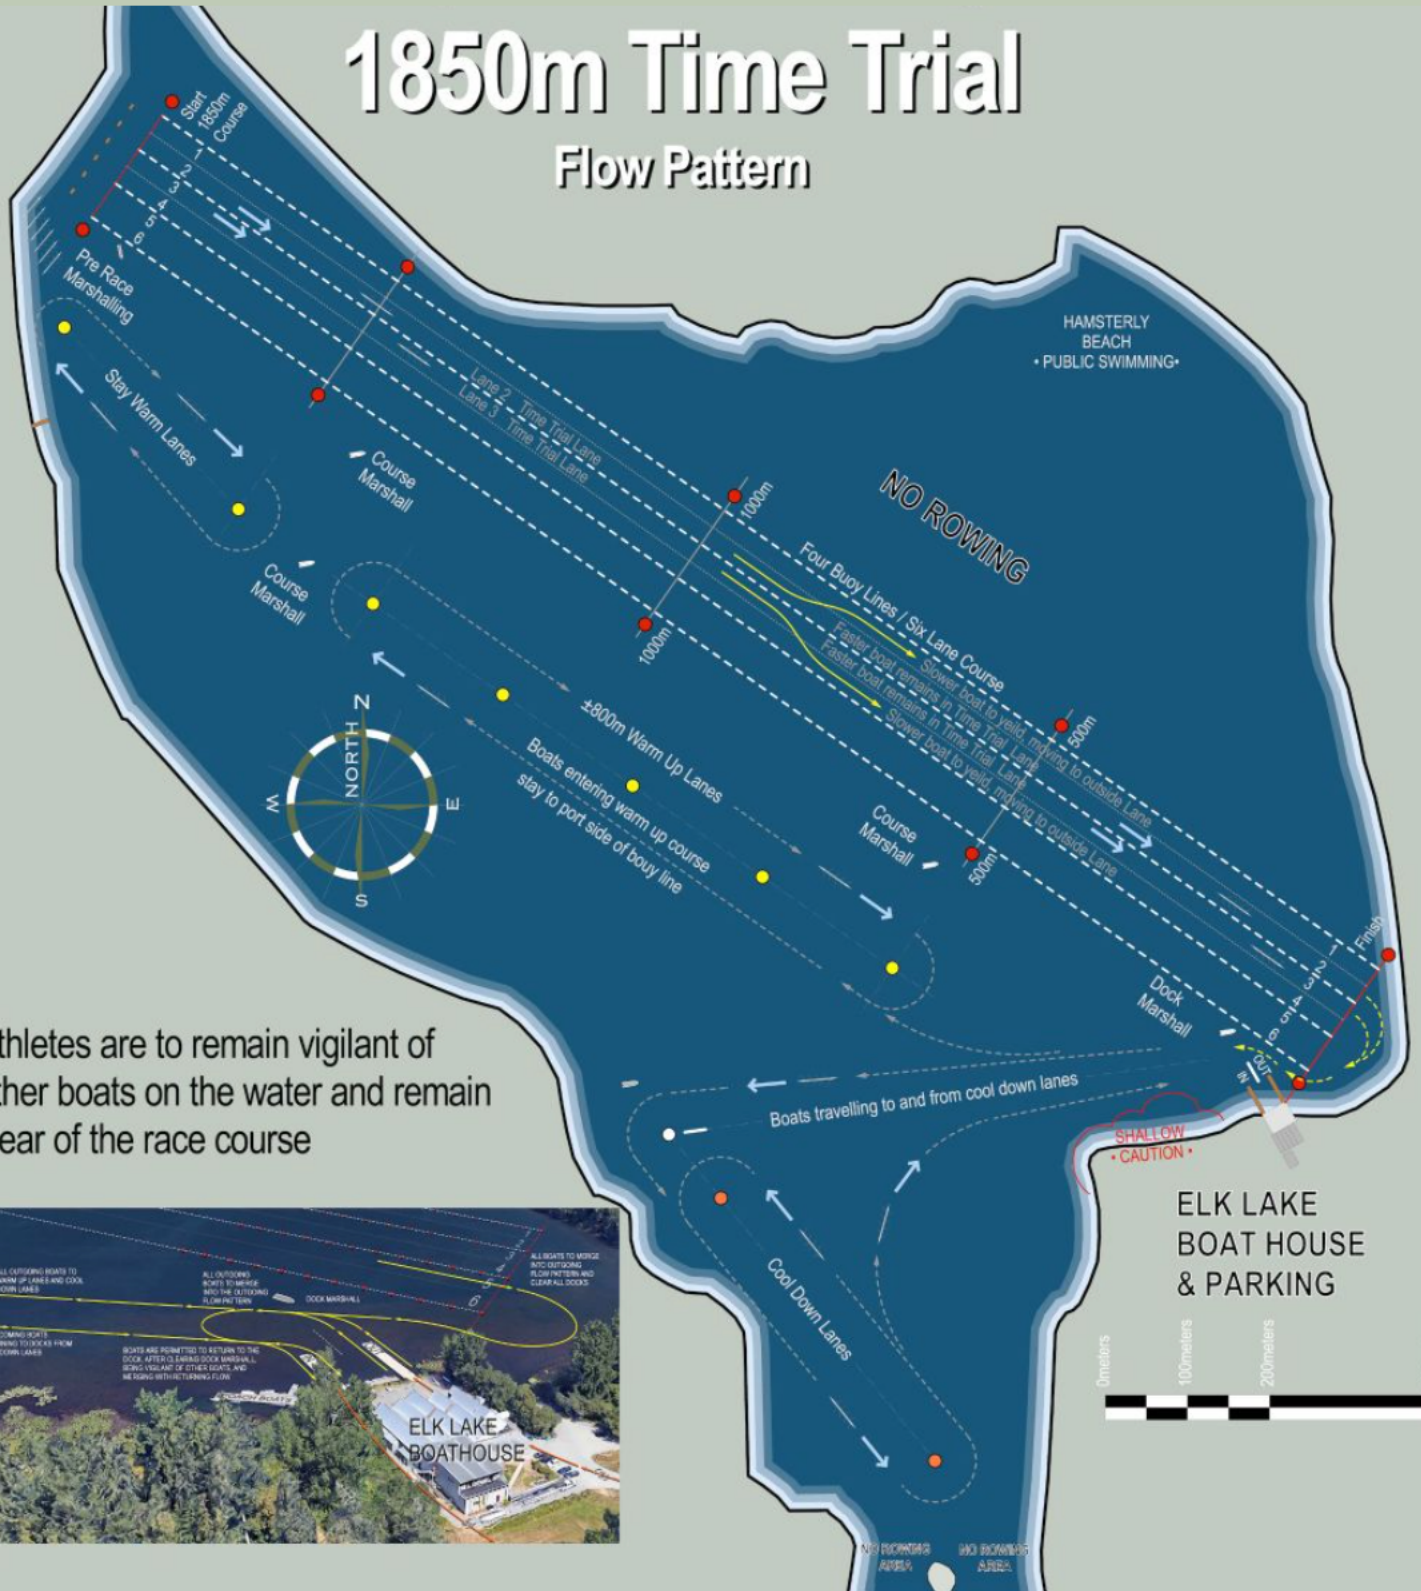

2021 NATIONAL ROWING CHAMPIONSHIPS

1850m Time Trial Flow Pattern

Athletes are to remain vigilant of other boats on the water and remain clear of the race course