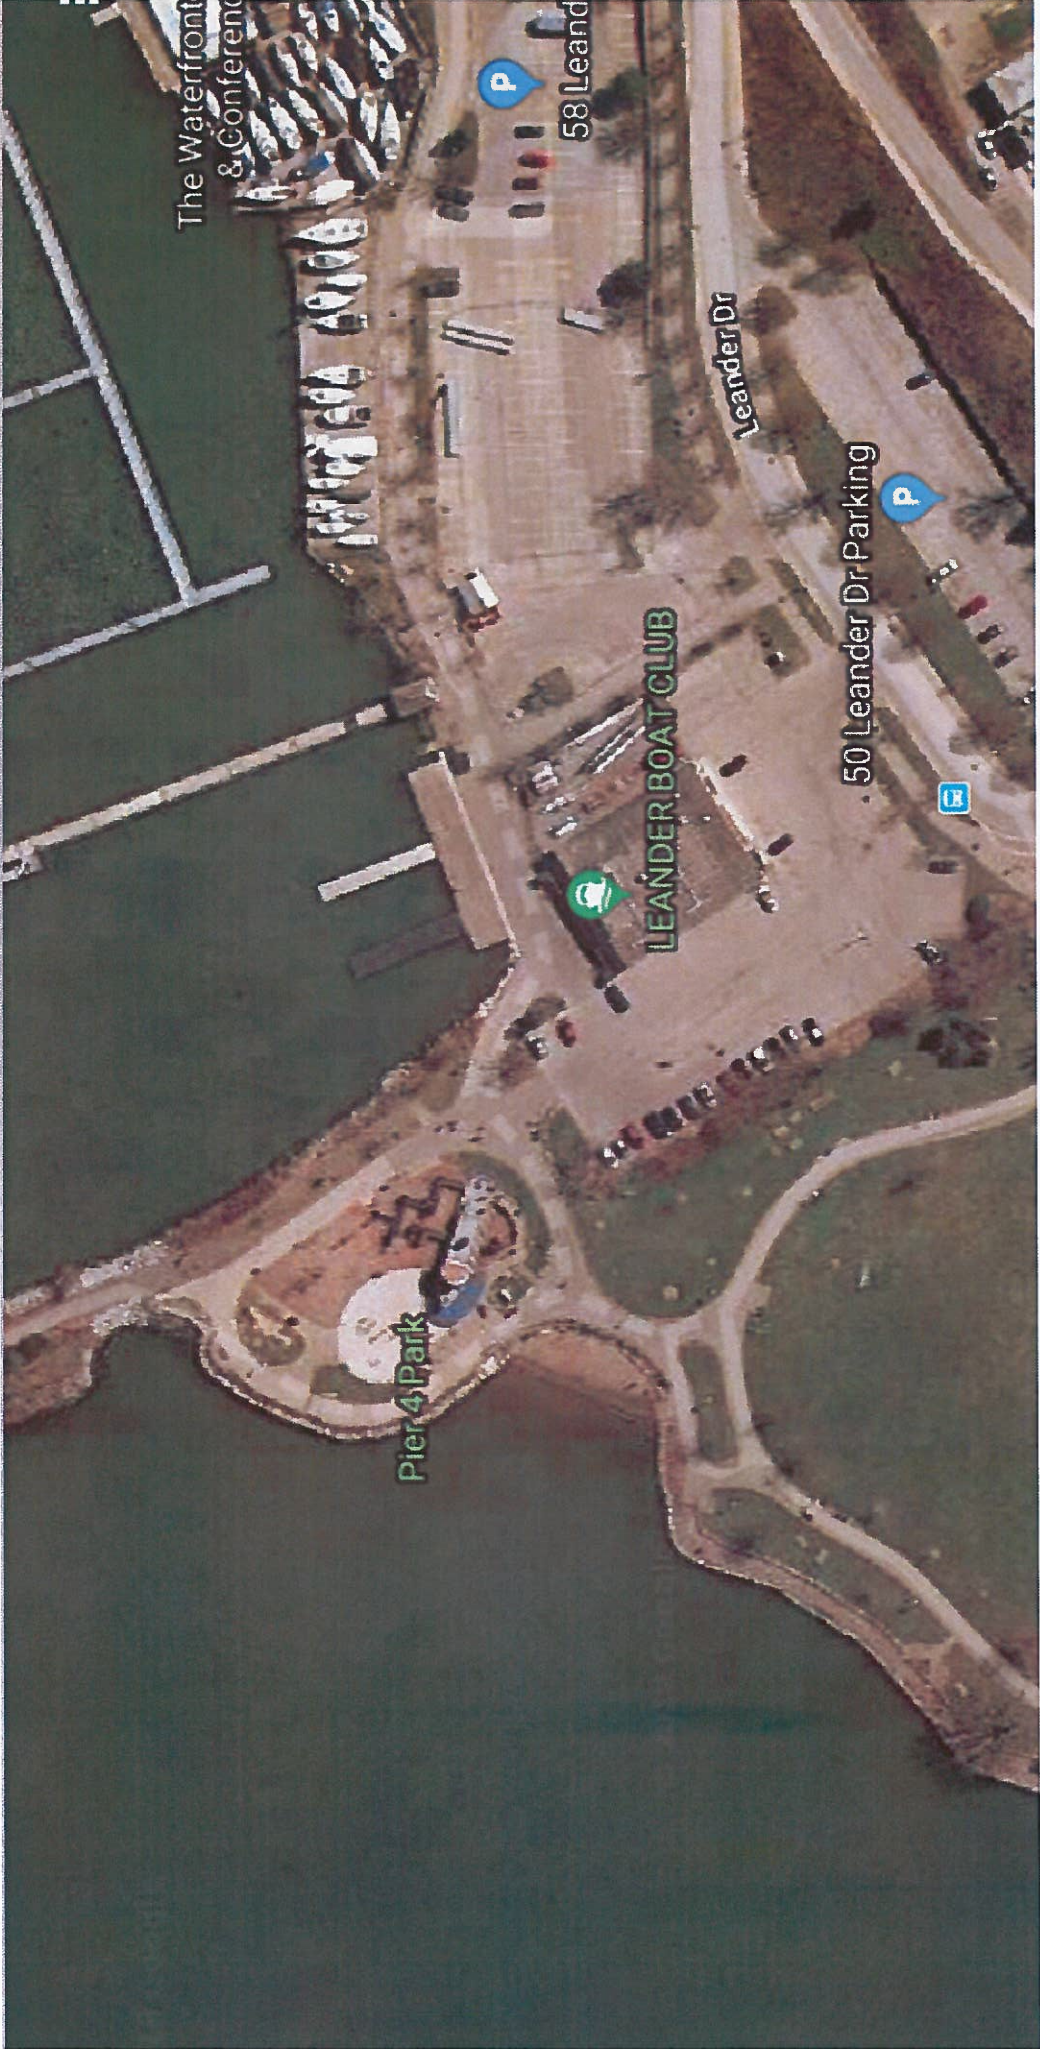

[SB] SAFETY BOAT

TRILLIUM SPRINTS
~SPRINT RACING~

Spectator Viewing Areas
 (Waterfront Trail)
 W Public Washrooms
 (X) Leander Boat Club

(P) Parking
 - Leander B.C.
 - Bayfront Park

TRIULIUM SPRINTS
 INITIAL LAUNCH
 FLOW PATTERN
 + SITE MAP ~

DUNDURN B

Burlington Bay

York Blvd

Harvey Park

Dundum Castle

Kay Drage Park

Hamilton Cemetery

Pier 4 Park

Bayfront Park

Williams Fresh Cafe

HMCS Haida National Historic Site

NORTH END WEST

NORTH END EAST

NORTH END

Google

The Waterfront
& Conference

P

58 Leander

Leander Dr

LEANDER BOAT CLUB

50 Leander Dr Parking

P

E

Pier 4 Park