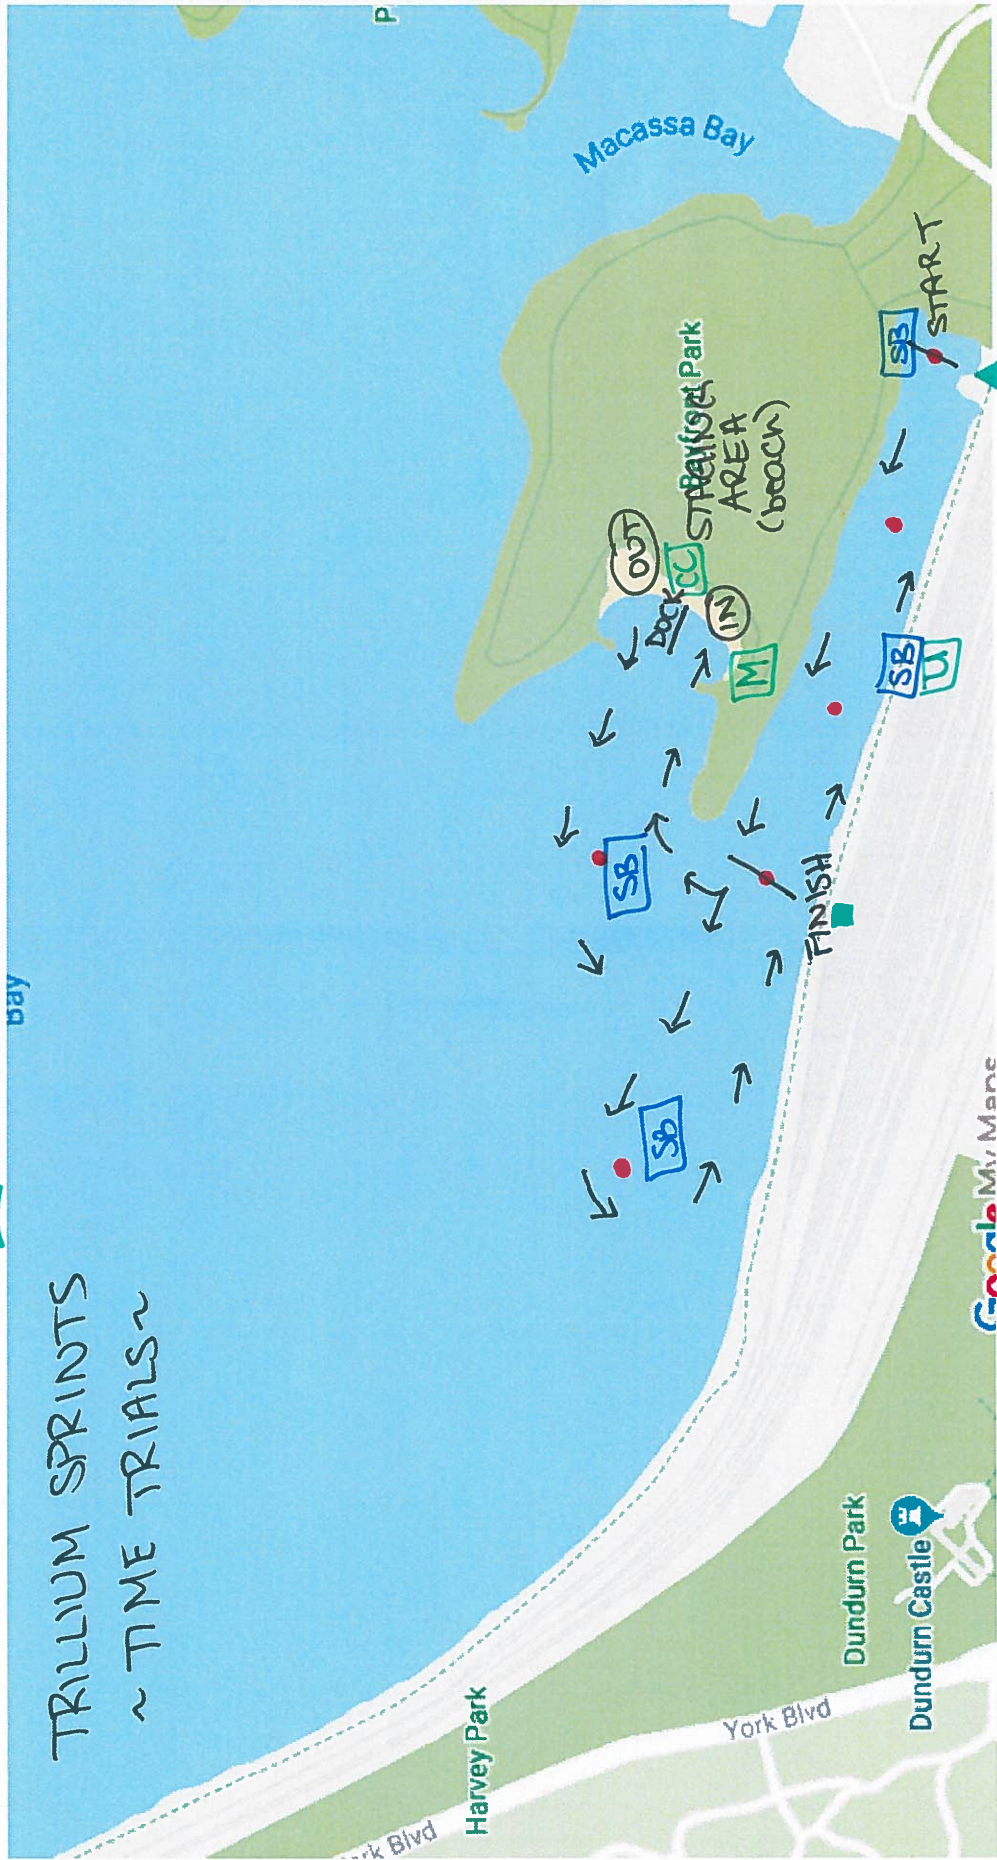

[M] Medical/First Aid Tent

▲ STARTER (ON-LAND)

■ FINISH JUDGE (ON-LAND)

[U] RACE UMPIRE (STATIC)

● BUOY

→ FLOW PATTERN

[CC] CONTROL COMMISSION

[SB] SAFETY BOAT

TRILLIUM SPRINTS
~ TIME TRIALS ~