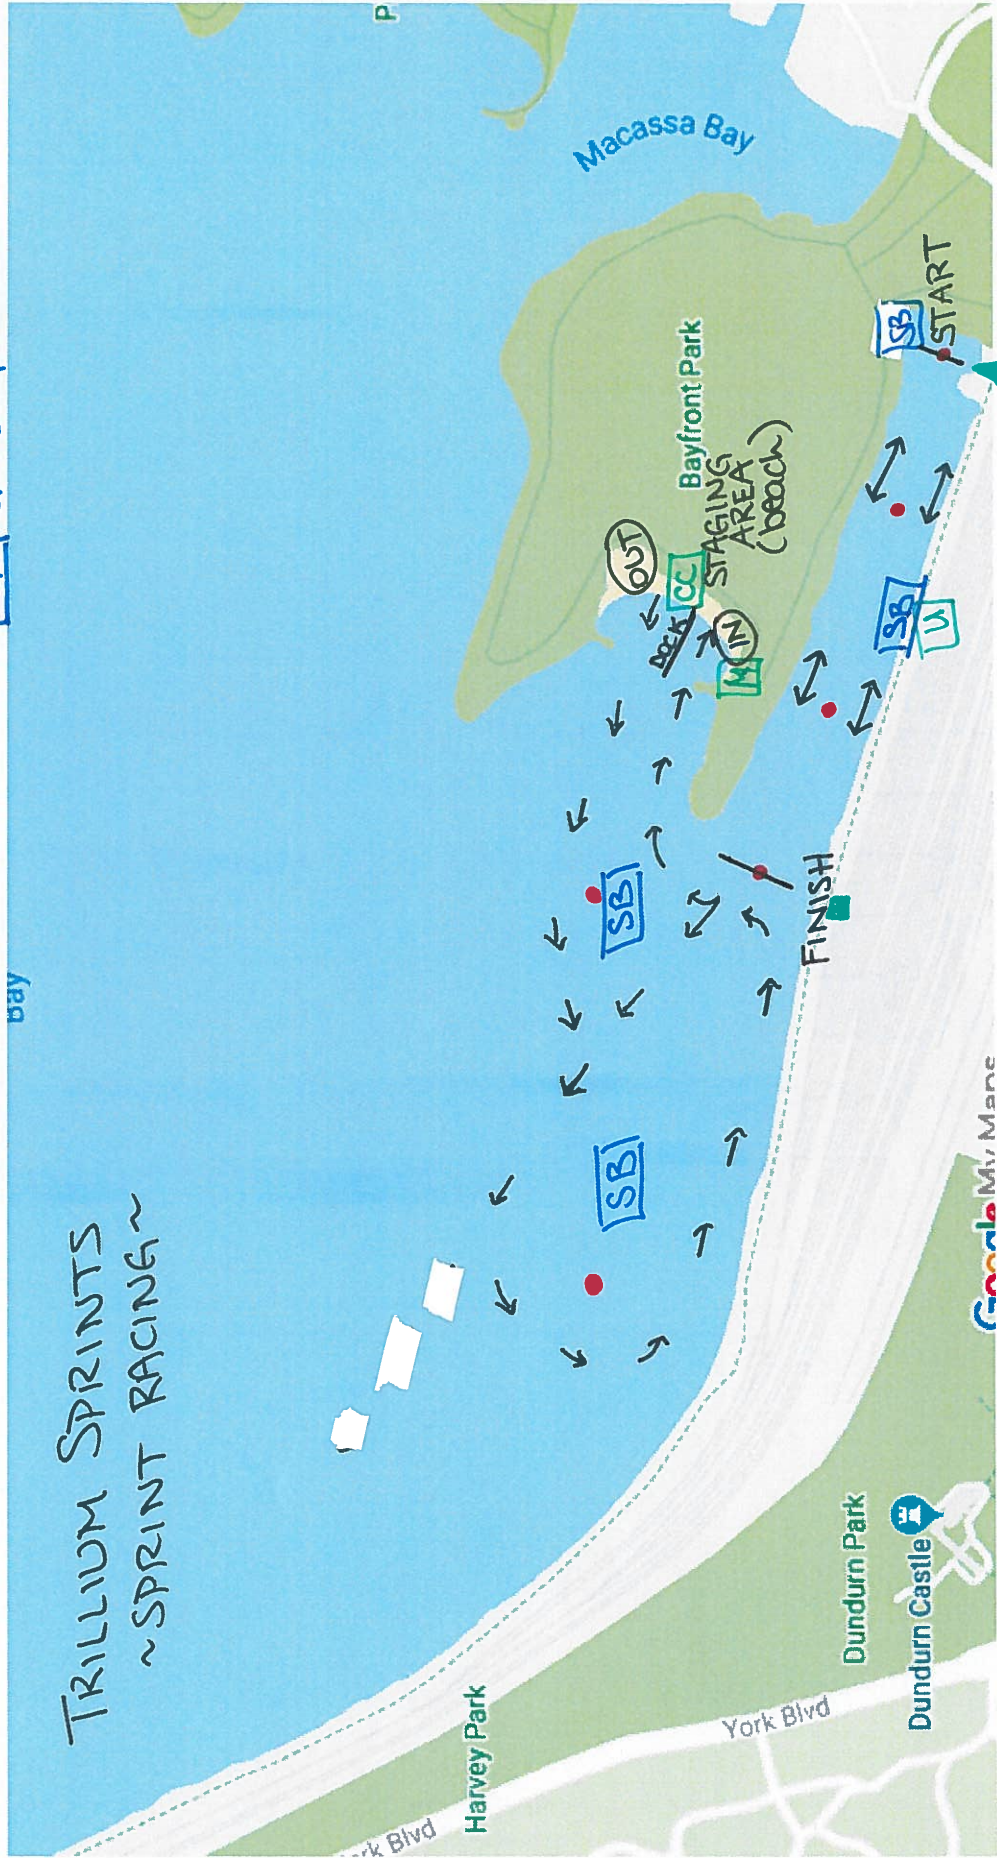

TRILLIUM SPRINTS
~ TIME TRIALS ~

[M] Medical/First Aid Tent

▲ STARTER (ON-LAND)

■ FINISH JUDGE (ON-LAND)

[U] RACEUMPIRE (STATIC)

● BUOY

→ FLOW PATTERN

[CC] CONTROL COMMISSION

[SB] SAFETY BOAT

TRILLIUM SPRINTS
~SPRINT RACING~

Spectator Viewing Areas
 (Waterfront Trail)
 W Public Washrooms
 (X) Leander Boat Club

(P) Parking
 - Leander B.C.
 - Bayfront Park

TRIULIUM SPRINTS
 INITIAL LAUNCH
 FLOW PATTERN
 + SITE MAP ~

DUNDURN B

Burlington Bay

York Blvd

Harvey Park

Dundum Castle

Kay Drage Park

Hamilton Cemetery

Pier 4 Park

Bayfront Park

Williams Fresh Cafe

HMCS Haida National Historic Site

NORTH END WEST

NORTH END EAST

NORTH END

Google

The Waterfront
& Conference