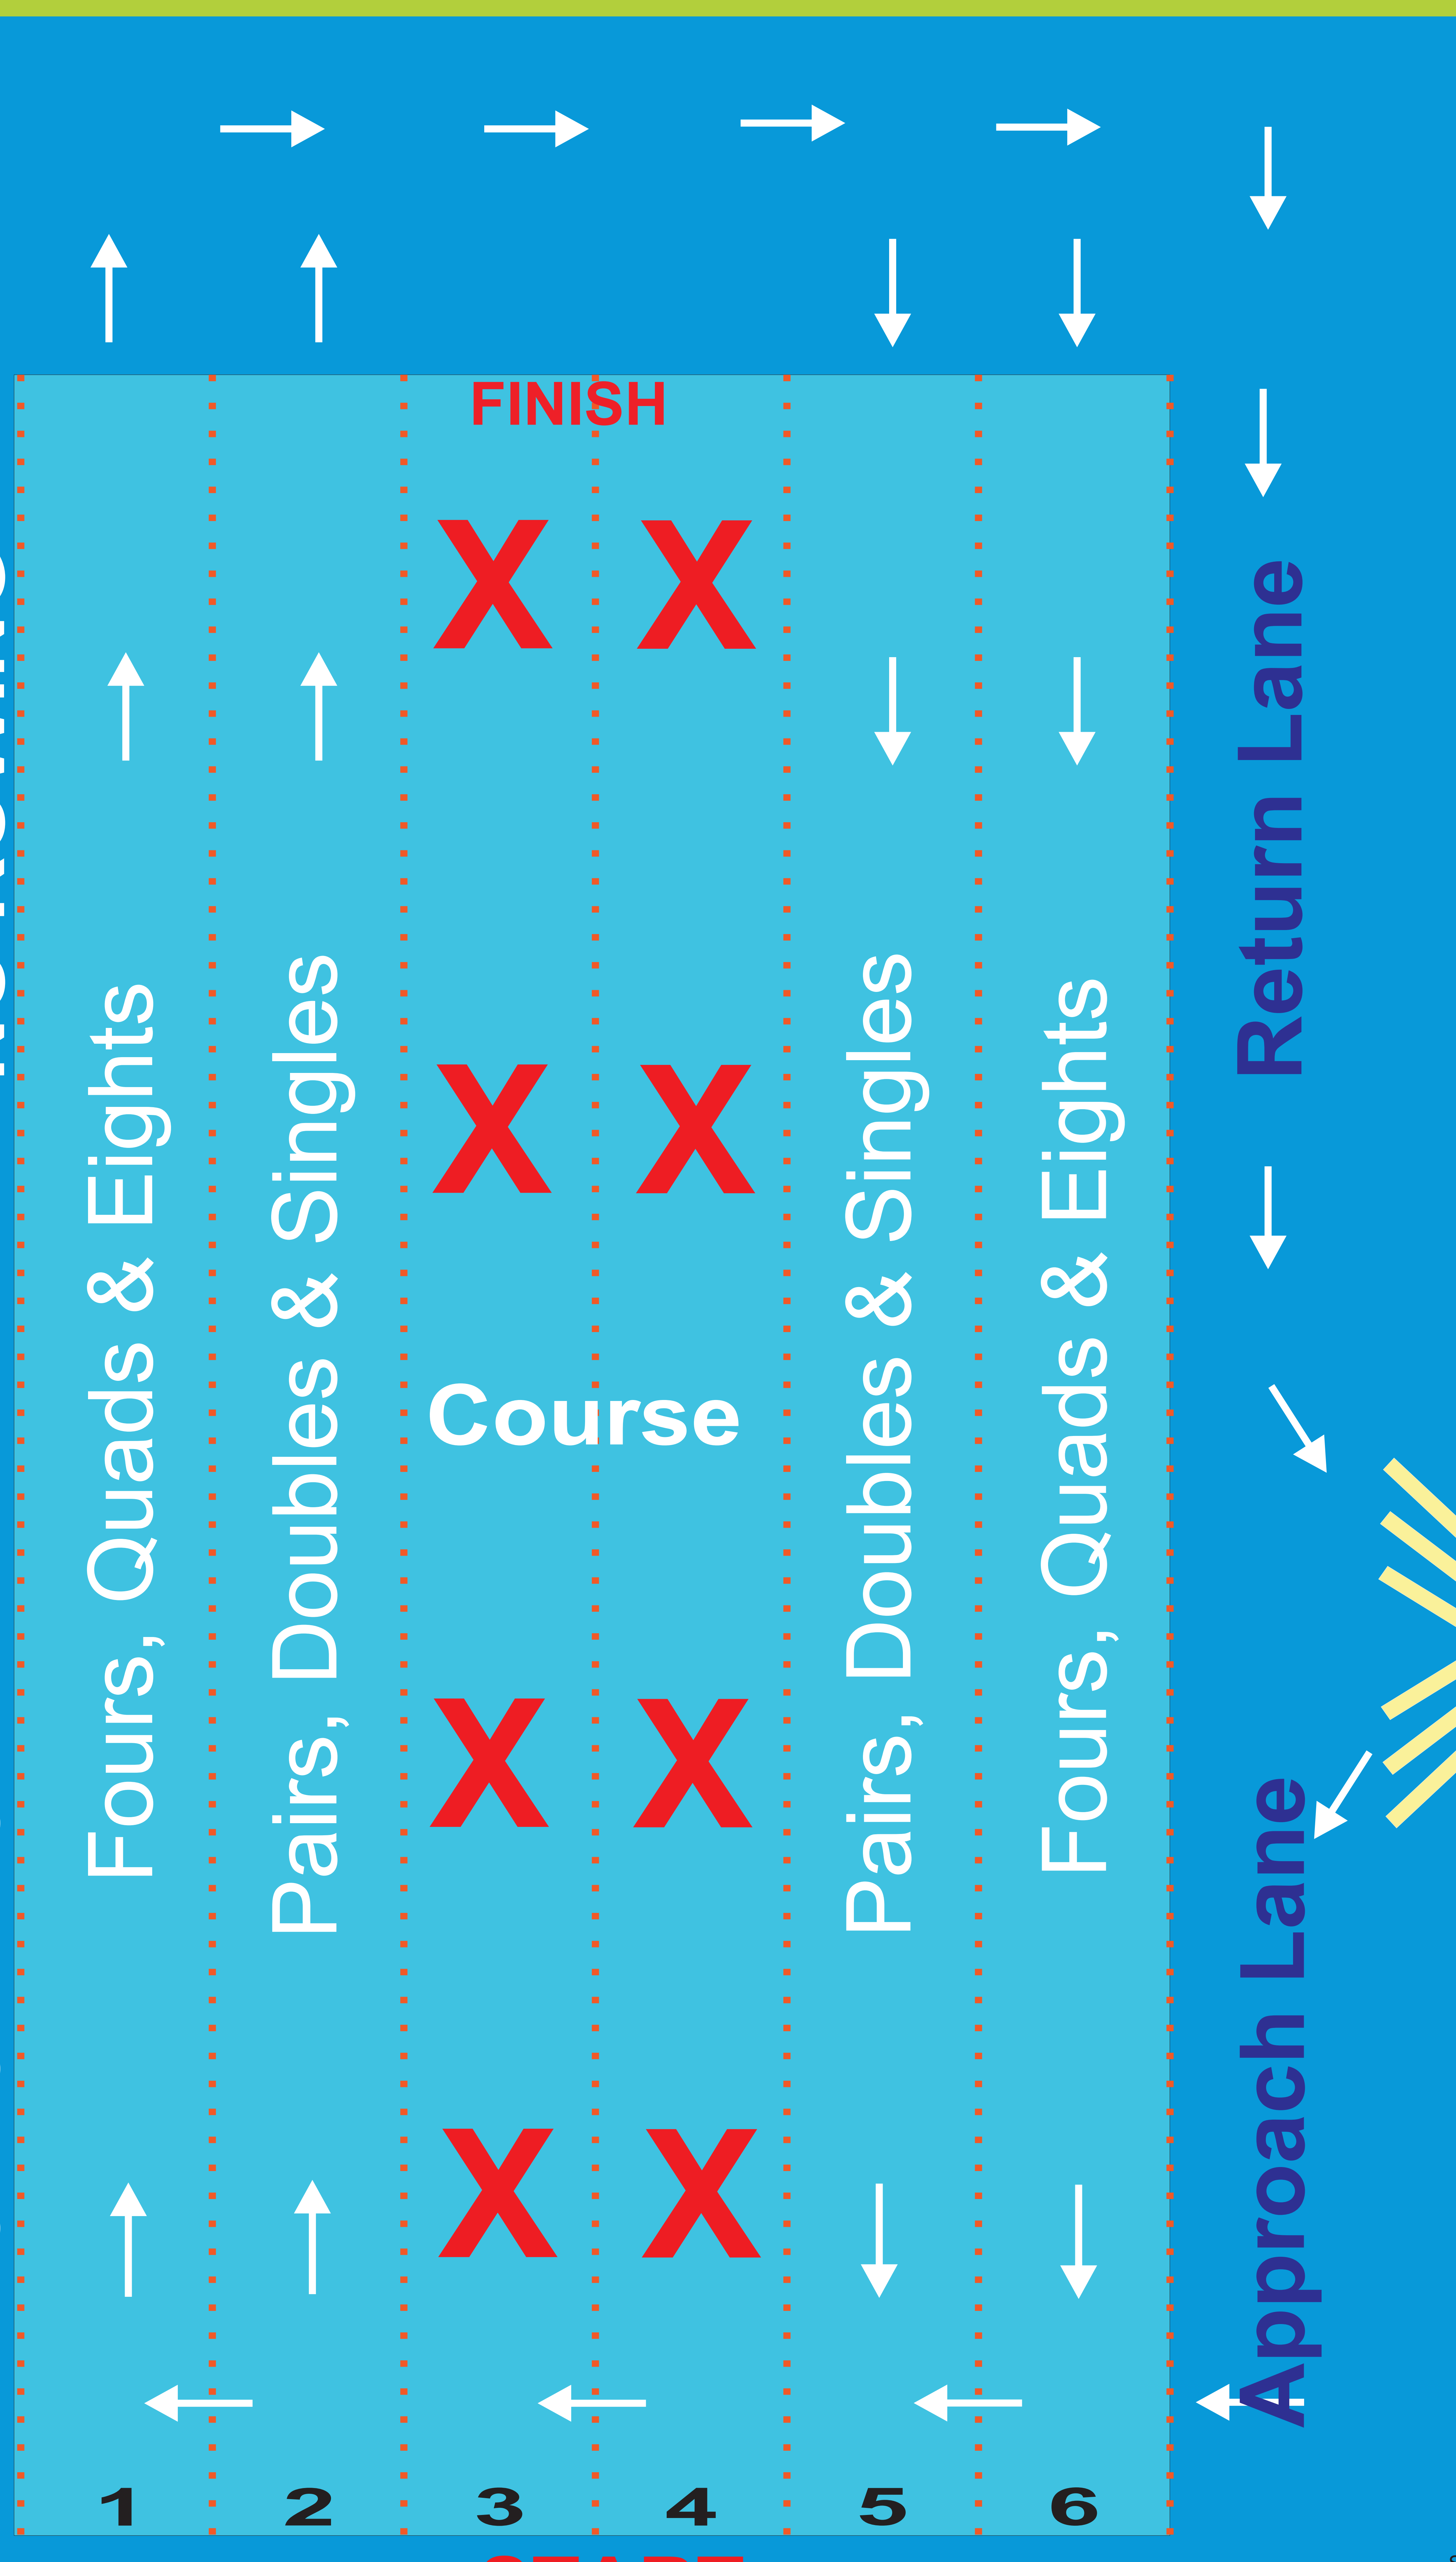

Medical

**P1**  
Car Parking

Finish Tower

Car Parking

Grandstands and Plaza

Trailer Parking

Official/  
Athlete  
Building

Boat  
Racking  
(crews set  
up here)

Trailers Unload ONLY  
Shaw Street

**NO ACCESS**

**P2**

Starter Area

Trailer Parking

**NO ACCESS**

Trailers MUST Enter Here

Prince Charles Drive

Lincoln Street Docks

**NO ROWING**

Fours, Quads & Eights

Pairs, Doubles & Singles

Course

Pairs, Doubles & Singles

Fours, Quads & Eights

**Return Lane**

**Approach Lane**

Boat Launch Area

**NO ROWING**

1

2

3

4

5