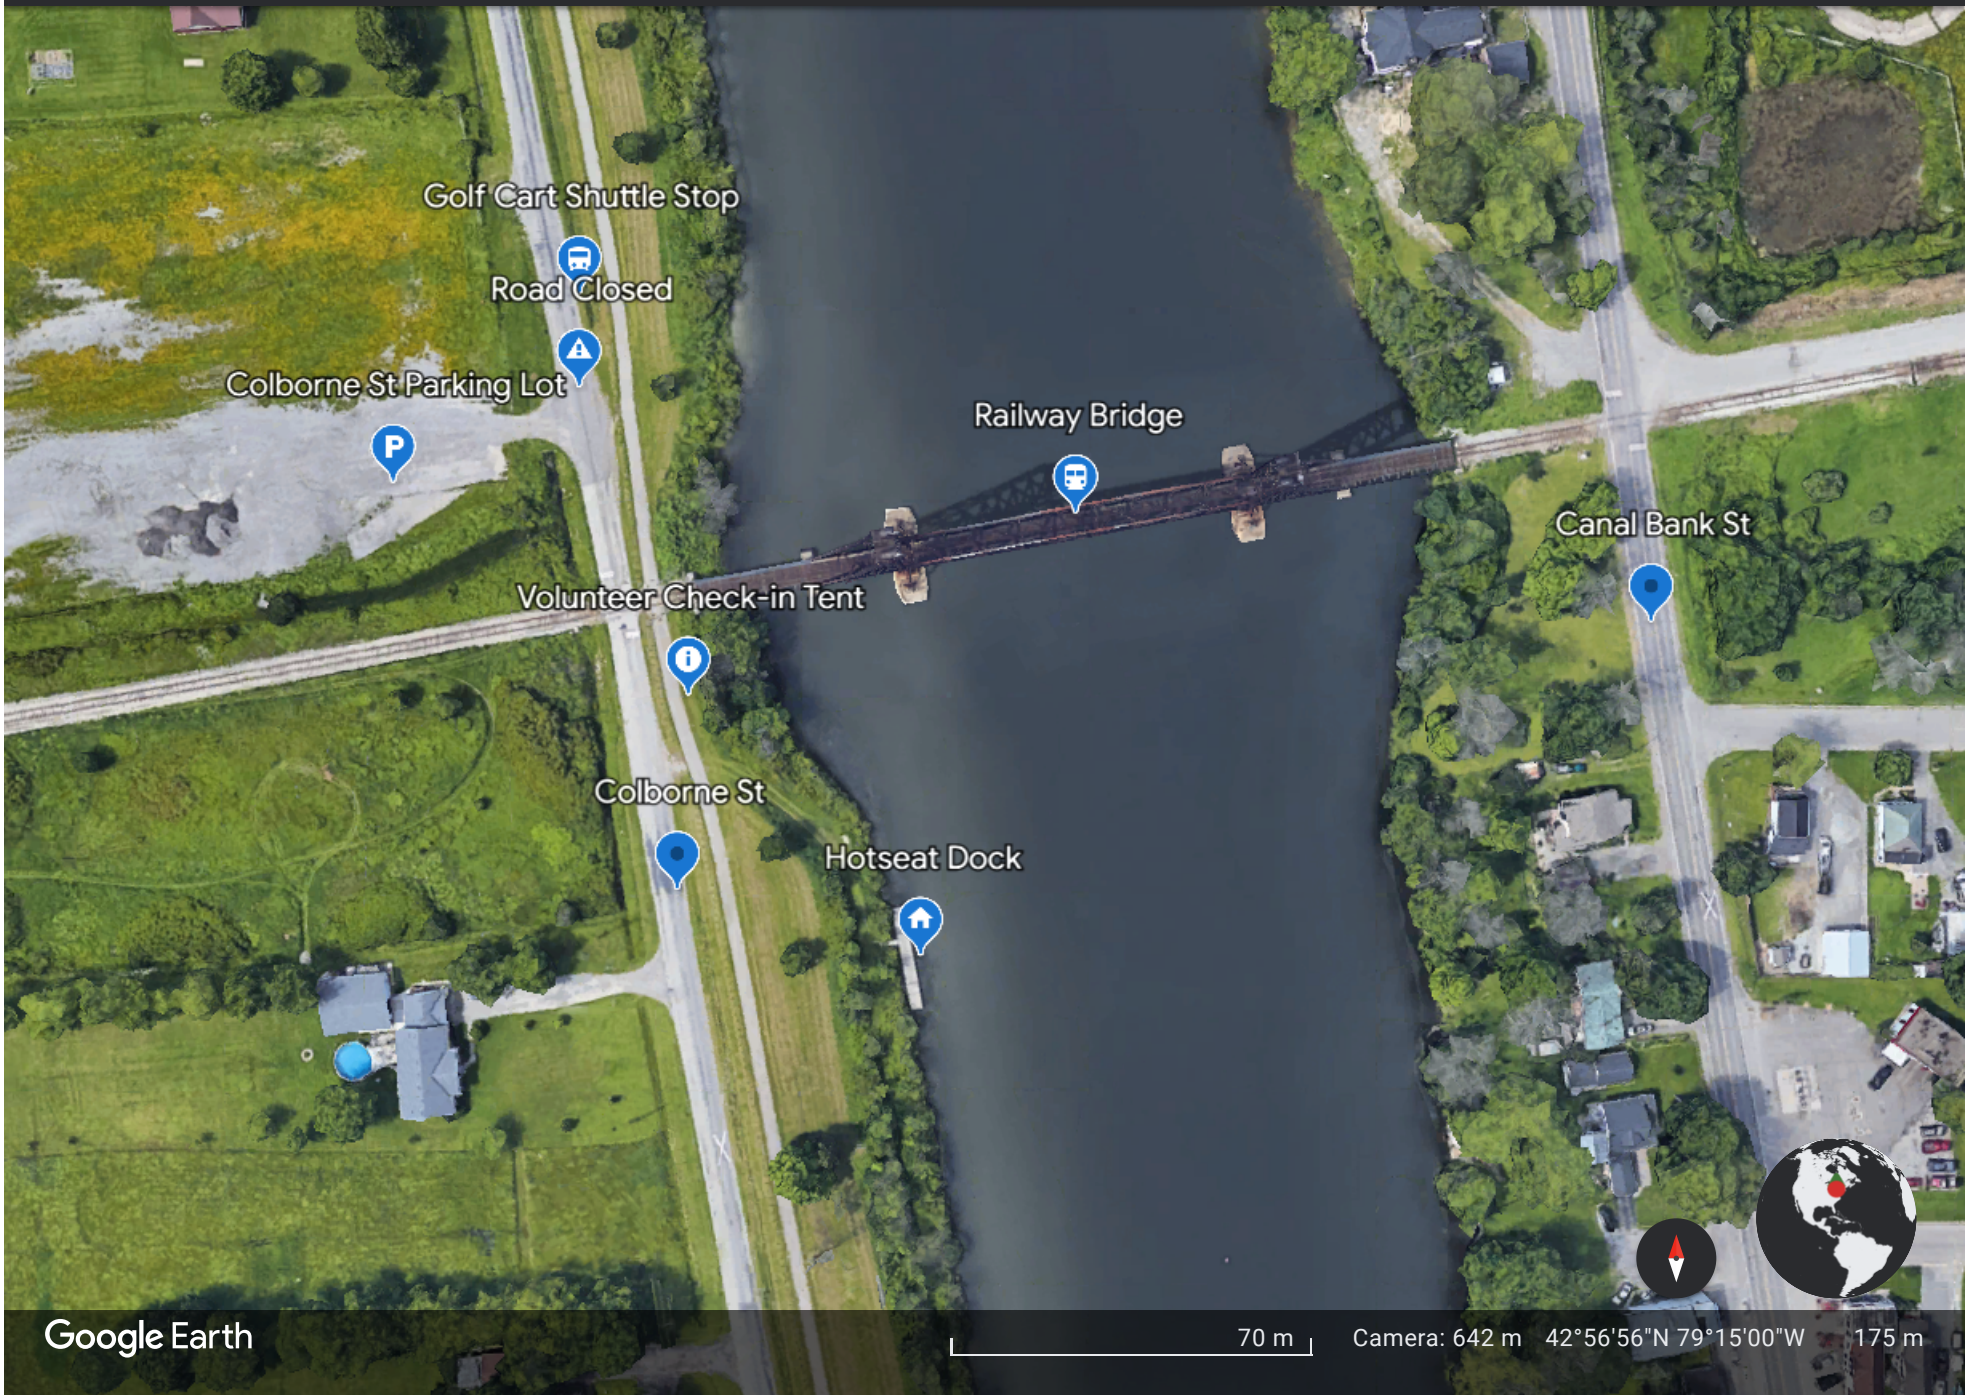

You're currently running an experimental version of Earth.

[Learn more](#)

[Send feedback](#)

Google Earth

70 m

Camera: 642 m 42°56'56"N 79°15'00"W 175 m