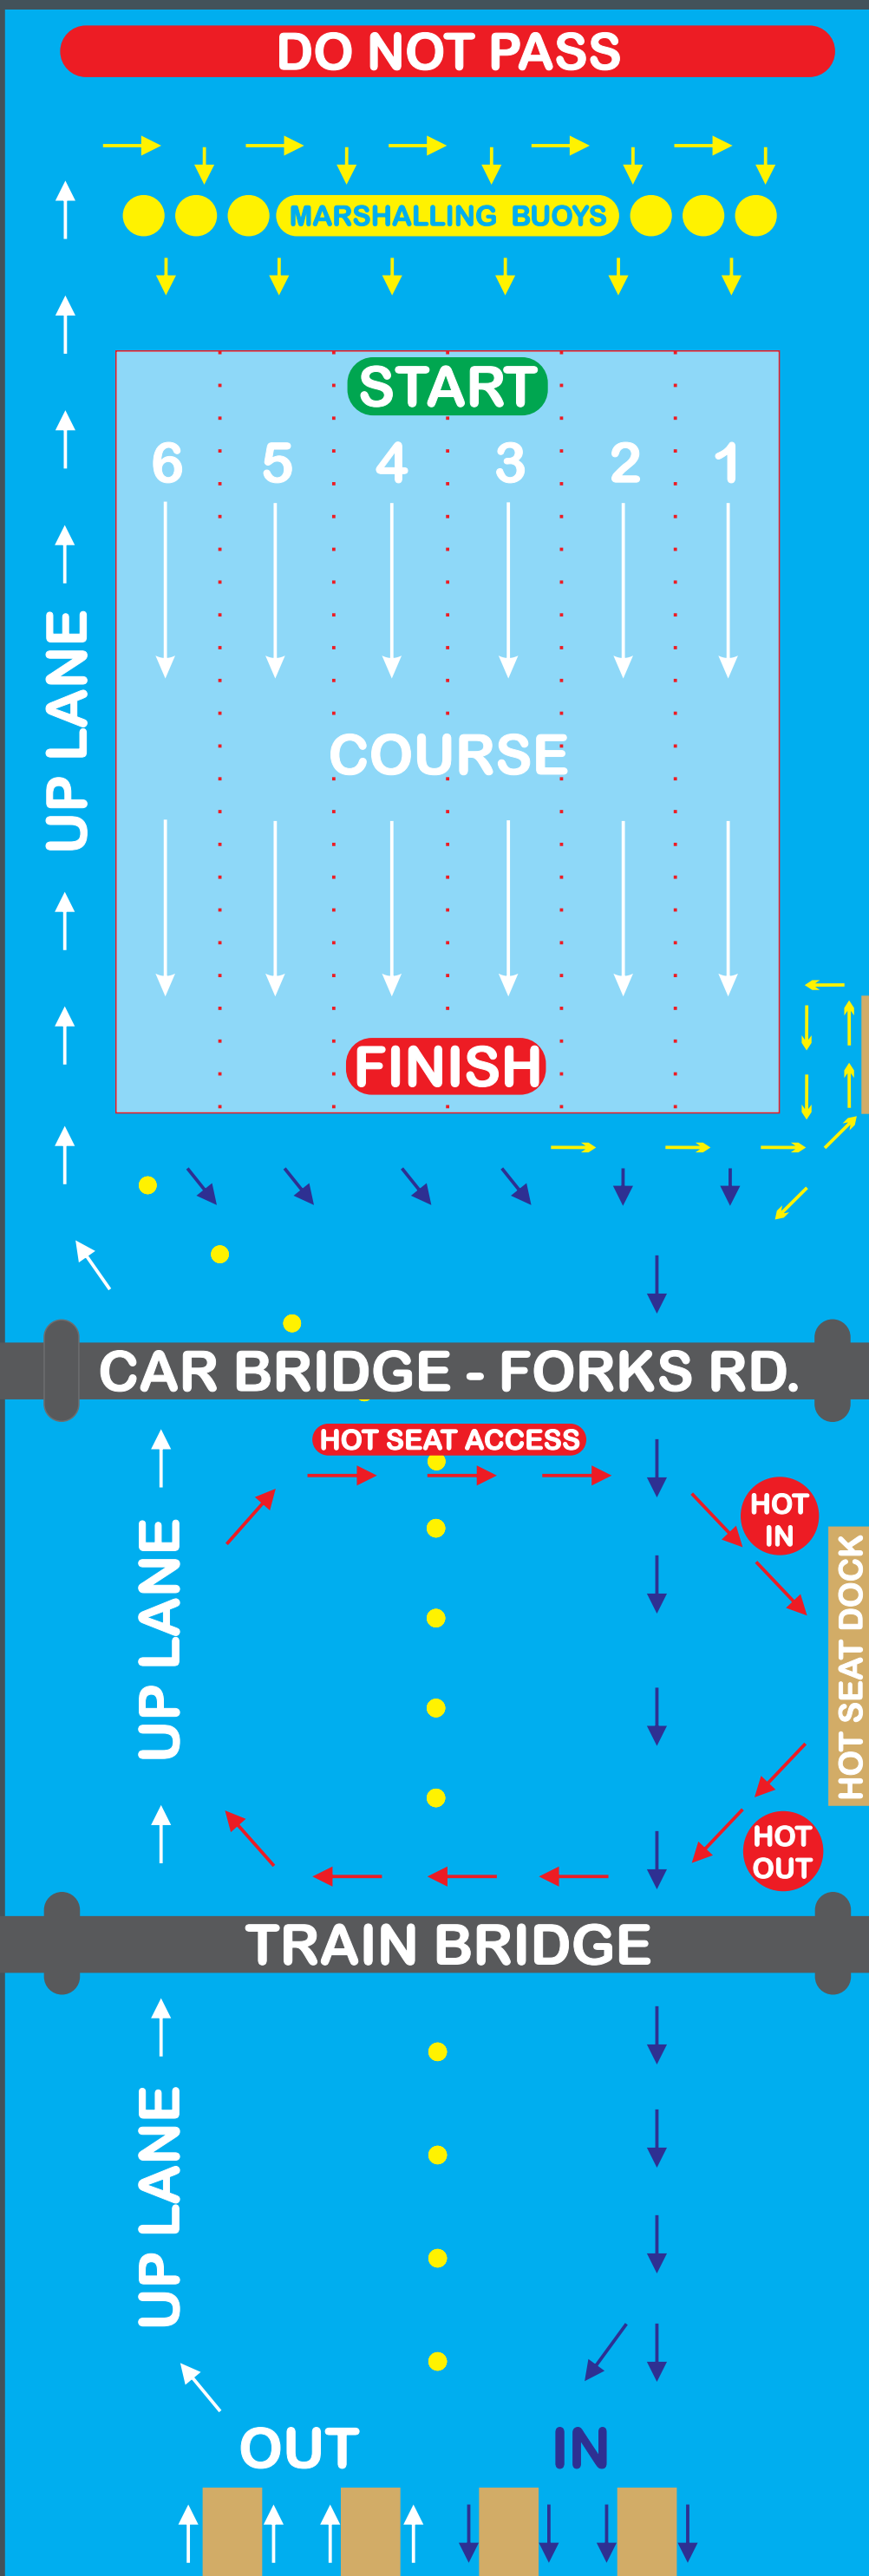

SNI EMERGENCY PLAN

CALL 911
For any serious emergency.

All safety boats and spotters will have a radio for communications.

FINISH TOWER & MEDAL DOCK

GP 1

GATHER POINTS

All crews SOUTH of the Forks Rd. car bridge are to make their way to Gather Point 1 (GP 1) at the Finish Tower.

All crews NORTH of the Forks Rd. car bridge are to make their way to Gather Point 2 (GP 2) at the launch area/boathouse.

First Aid is located at the Finish line as well as at the boathouse.

Each Gather Point will have access to communications, road access and first aid.