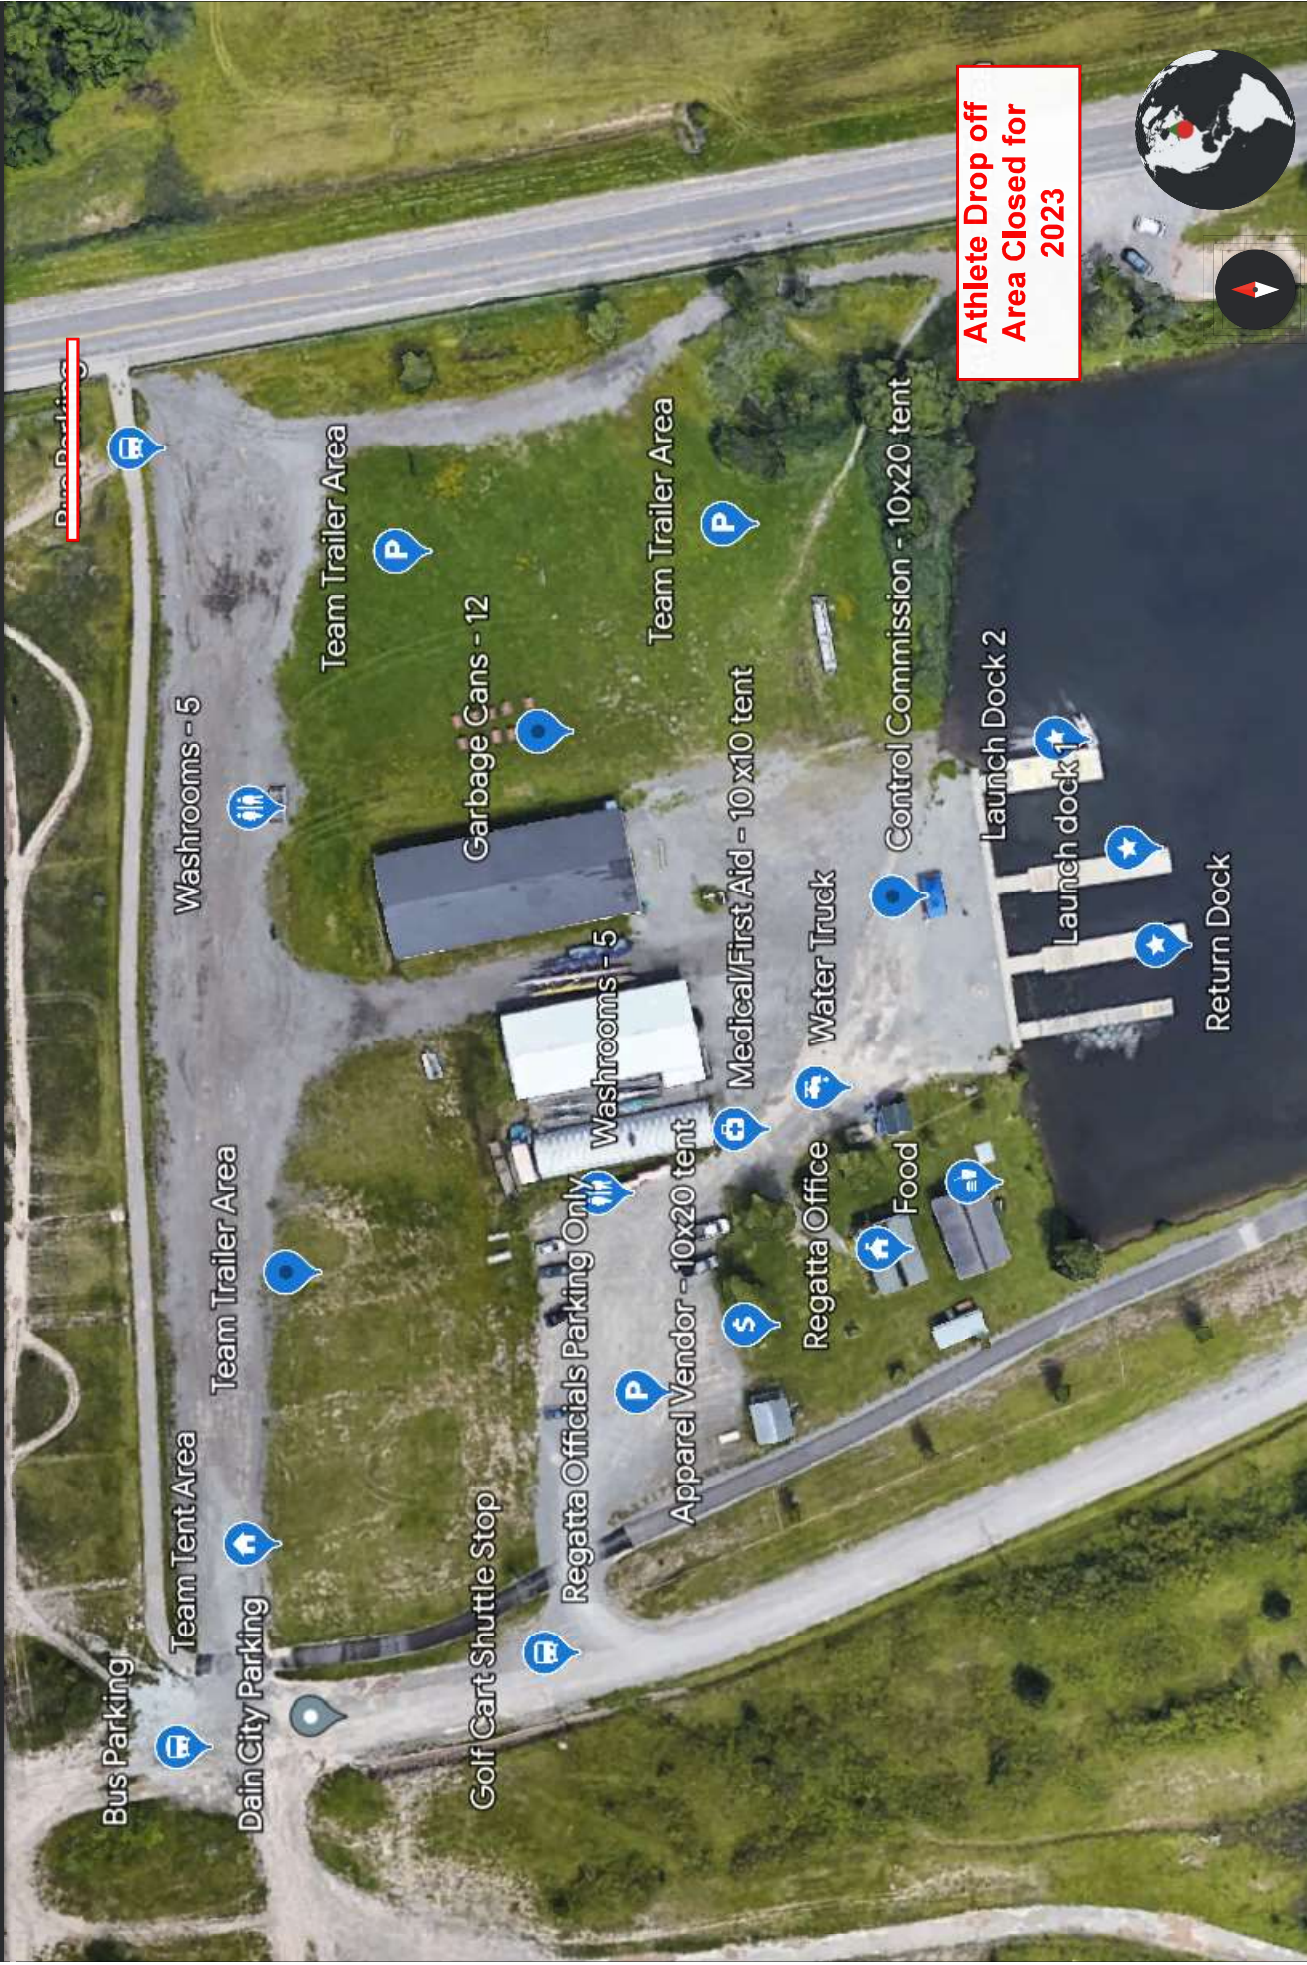

You're currently running an experimental version of Earth.

Learn more [Send feedback](#)

Google Earth

50 m

Camera: 537 m 42°57'30"N 79°15'09"W

175 m