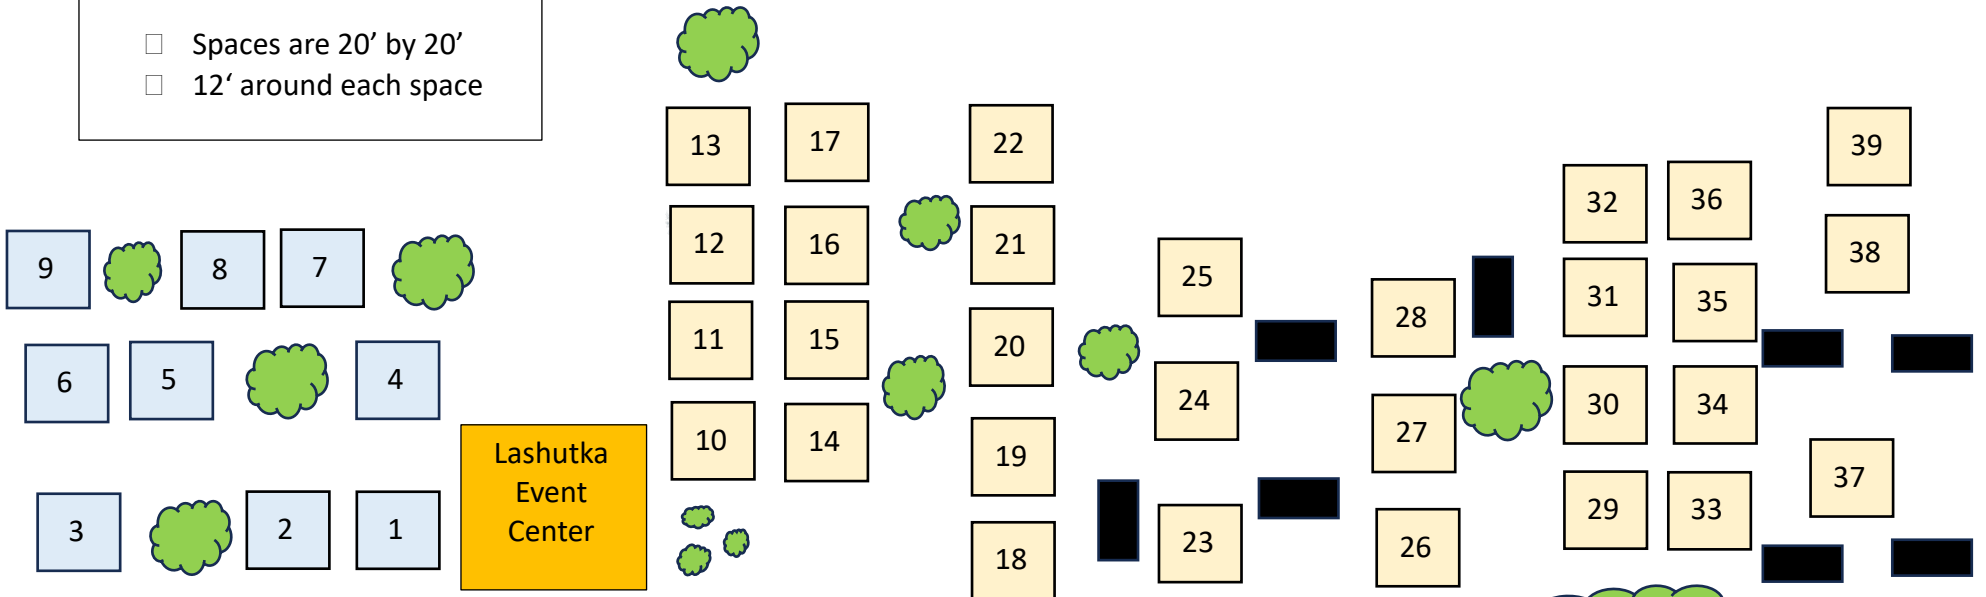

RIVERSIDE DRIVE

LEGEND

-  TREES
-  PICNIC TABLES
-  North of the Event Center
-  South of the Event Center
-  Area by the UA Boats

Spaces are 20' by 20'
 12' around each space

54,55,56: St. Louis
57,58,59: Cincinnati Jrs.

20: Indianapolis
21: Rockford
22:
23: Sweeps and Sculls
24,25: Northville

GRIGGS RESERVOIR

26: St. Ursula
27, 28: St. Ignatius
29,33: Three Rivers
30,34: New Trier
31,35: Orchard Lake

32, 36: Saint Joseph
37: North Allegheny
38,39: Notre Dame