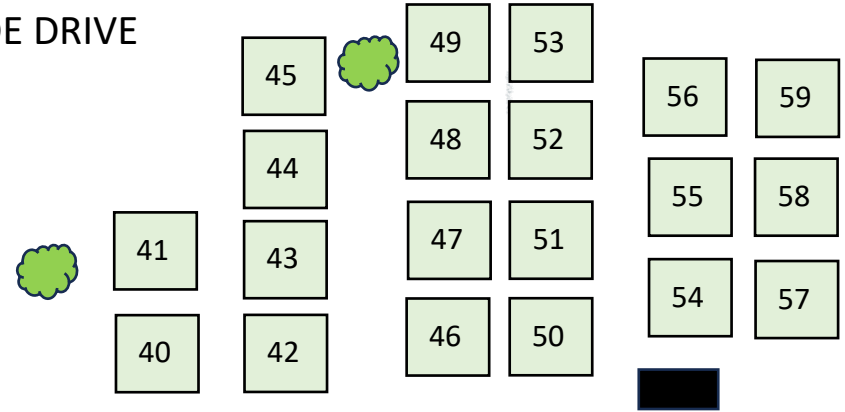

RIVERSIDE DRIVE

LEGEND

-  TREES
-  PICNIC TABLES
-  North of the Event Center
-  South of the Event Center
-  Area by the UA Boats

Spaces are 20' by 20'
 12' around each space

54,55,56: St. Louis
57,58,59: Cincinnati Jrs.

1&4: Upper Arlington
2: St. Xavier
3: Westerville
5: Ann Arbor Huron
6: Chicago Training Center
7&8: Magnificat

10: Central Ohio Rowing
11: Cleveland Jrs/Foundry
12: The Bolles School
13:
14: Dayton
15: Fox Chapel
16&17: Skyline
18: Grand Rapids Rowing Club
19: Great Miami

20: Indianapolis
21: Rockford
22:
23: Sweeps and Sculls
24,25: Northville

GRIGGS RESERVOIR

26: St. Ursula
27, 28: St. Ignatius
29,33: Three Rivers
30,34: New Trier
31,35: Orchard Lake

32, 36: Saint Joseph
37: North Allegheny
38,39: Notre Dame