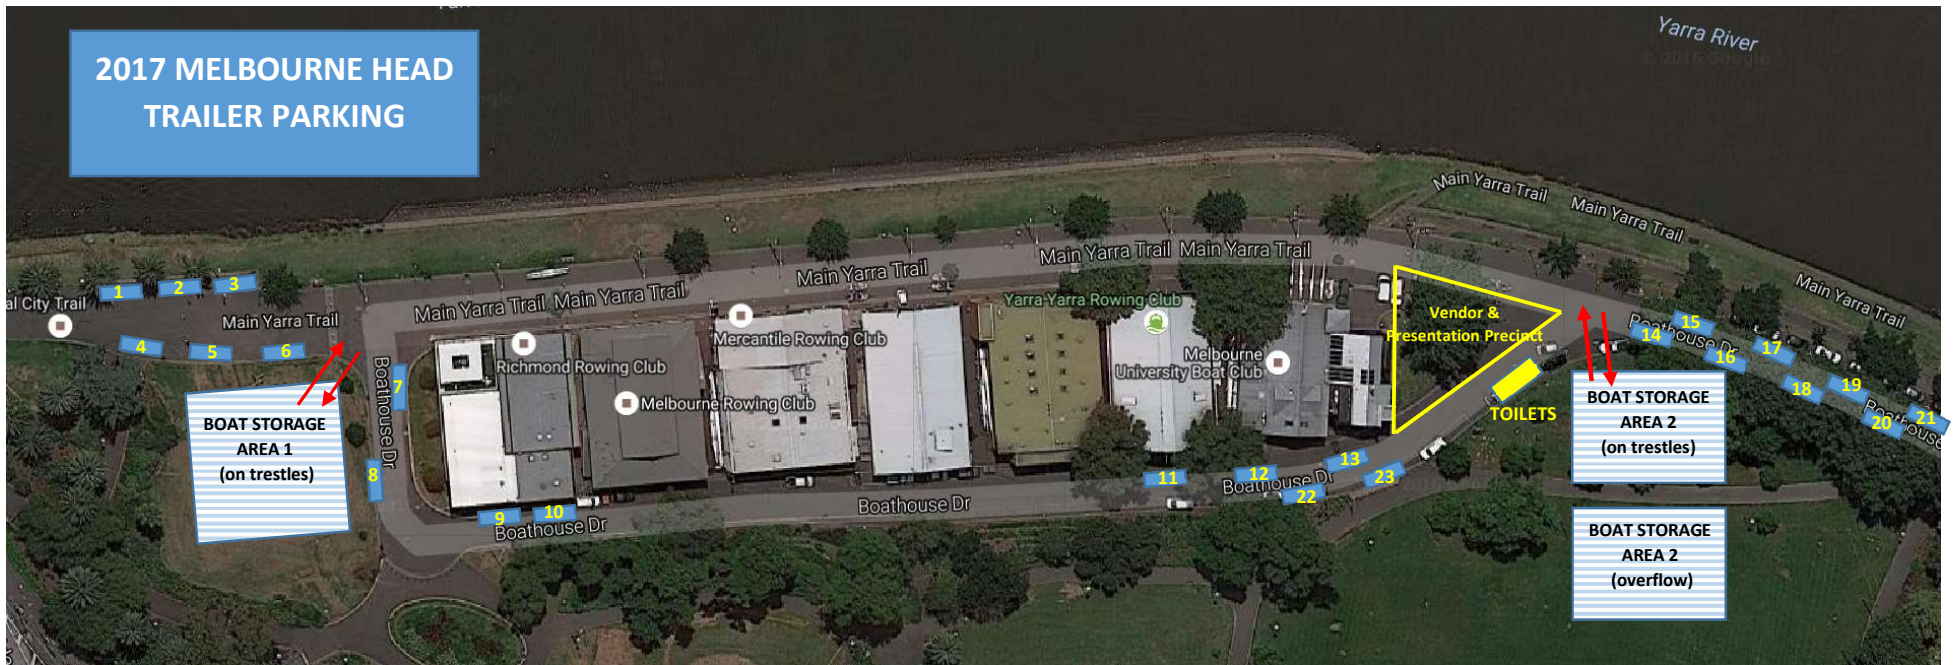

2017 MELBOURNE HEAD TRAILER PARKING

<i>Club/ School</i>	<i>Spot #</i>	<i>Day</i>	<i>Boats to be stored</i>	<i>Club/ School</i>	<i>Spot #</i>	<i>Day</i>	<i>Boats to be stored</i>
Walford/ Adelaide/ Unley	1	Thursday	Boat Storage Area 1	Corio Bay RC	14	Saturday	Boat Storage Area 2
Geelong College	2	Friday	Boat Storage Area 1	St Kevin's College	15	Saturday	Boat Storage Area 2
Geelong College	3	Friday	Boat Storage Area 1	Haileybury	16	Saturday	Boat Storage Area 2
Geelong Grammar School	4	Friday	Boat Storage Area 1	Barwon RC	17	Saturday	Boat Storage Area 2
Geelong Grammar School	5	Friday	Boat Storage Area 1	Nagambie RC	18	Saturday	Boat Storage Area 2
Gippsland Grammar/ Bairnsdale	6	Friday	Boat Storage Area 1	Y Rowing Club	19	Saturday	Boat Storage Area 2
Essendon RC	7	Friday	Boat Storage Area 1	Toorak College	20	Saturday	Boat Storage Area 2
Footscray RC	8	Friday	Boat Storage Area 1	Genazzano (Yarra Yarra)	22	Saturday	Boat Storage Area 2
Black Mountain RC	9	Friday	Boat Storage Area 1	Genazzano (Senior)	23	Friday	Boat Storage Area 2
Ballarat Grammar	10	Friday	Boat Storage Area 1				
Lauriston	11	Friday	Boat Storage Area 2				
St Patricks Ballarat	12	Friday	Boat Storage Area 2				
Strathcona	13	Friday	Boat Storage Area 2				