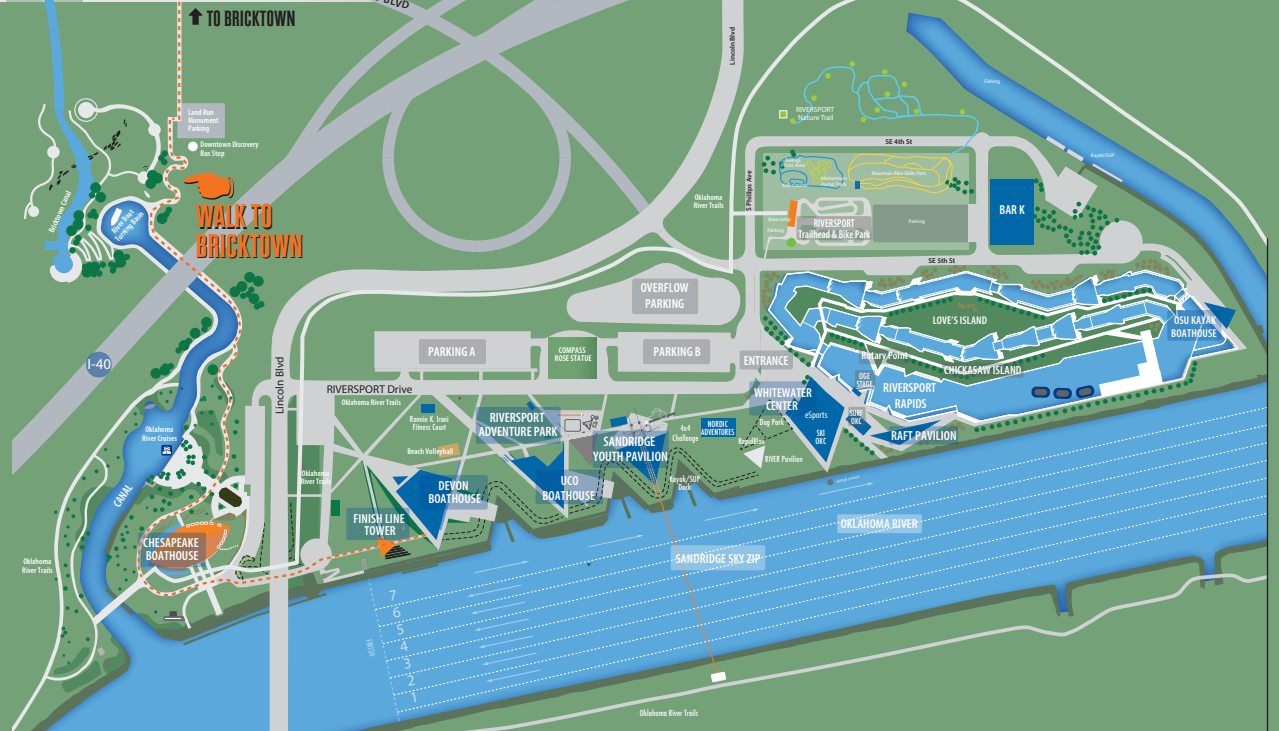

# Boathouse District / Bricktown Walking Trail Map

STAYBRIDGE SUITES OKLAHOMA

E RENO AVE

OKLAHOMA CITY BLVD

↑ TO BRICKTOWN

WALK TO BRICKTOWN

# RIVERSPORT™

BOATHOUSE DISTRICT • 800 RIVERSPORT DR.

(405) 552-4040 • FOLLOW US @RIVERSPORTOKC

RIVERSPORTOKC.ORG

FINISH LINE TOWER

DEVON BOATHOUSE

UCO BOATHOUSE

SANDRIDGE YOUTH PAVILION

CHESAPEAKE BOATHOUSE

RIVERSPORT ADVENTURE PARK

WATERFRONT CENTER

BAR K

OSU KAYAK BOATHOUSE

RIVERSPORT RAPIDS

RAFT PAVILION

CHICKASAW ISLAND

LOVE'S ISLAND

OVERFLOW PARKING

PARKING B

PARKING A

RIVERSPORT DRIVE

OKLAHOMA RIVER TRAILS

OKLAHOMA RIVER

SE 4th St