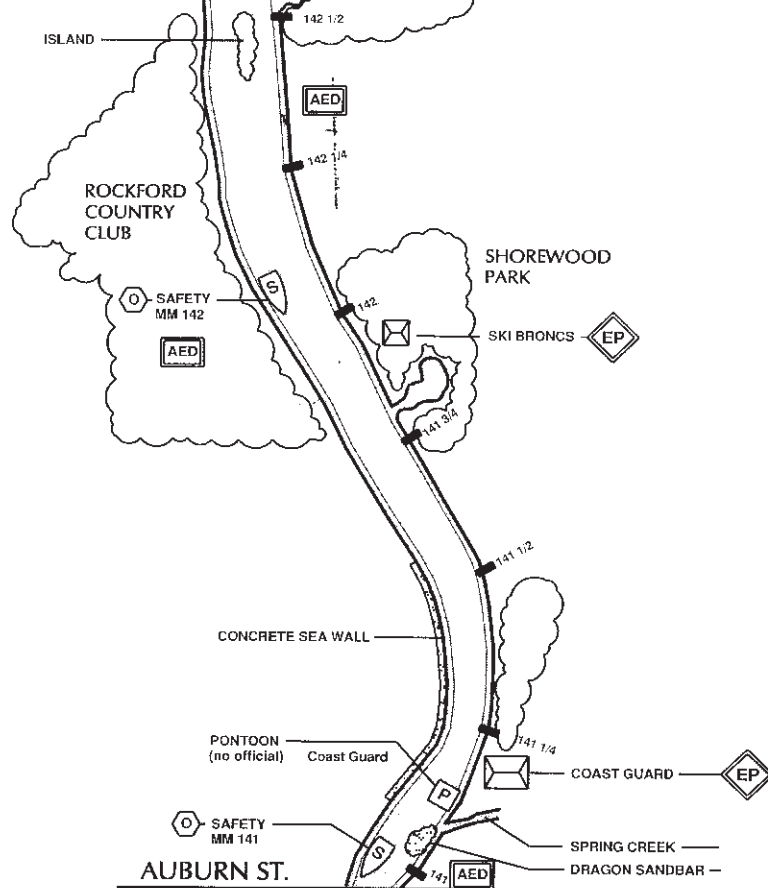

RIVERSIDE BLVD.

LEGEND

- OFFICIAL (USRA)
- HAM RADIO OPERATOR
- WRANGLER BOAT
- SAFETY BOAT
- PONTOON BOAT
- DOCK
- RIVER MILE MARKER (MM)
- EMERGENCY PICK UP
- AMBULANCE LOCATION
- RESULTS POSTED (UNOFFICIAL)
- AED FIRST RESPONDER

COMMUNICATION MAP