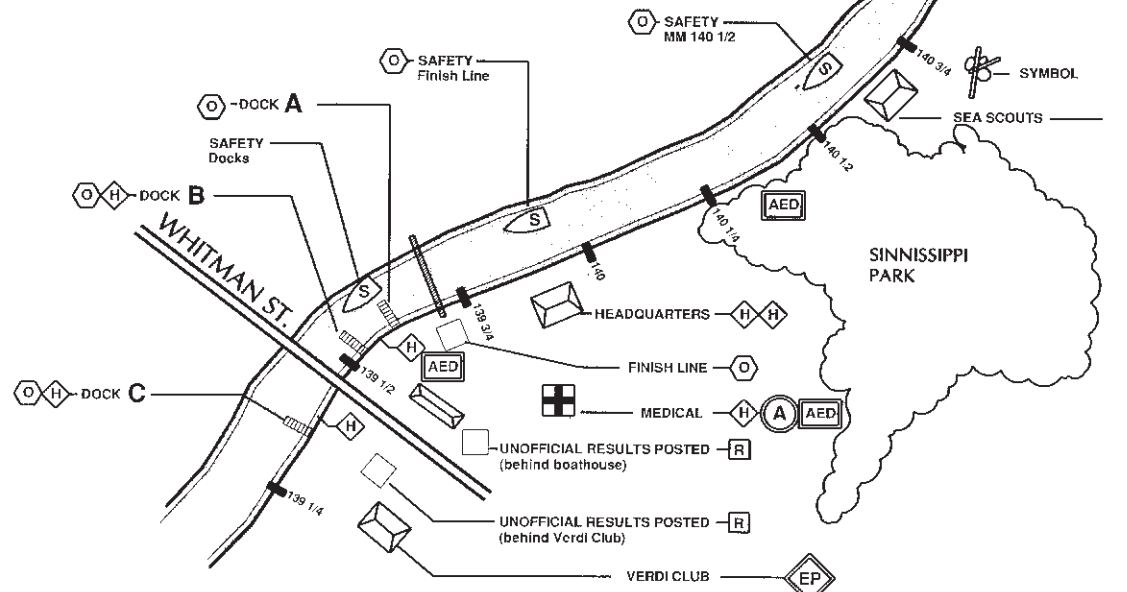

RIVERSIDE BLVD.

LEGEND

- OFFICIAL (USRA)
- HAM RADIO OPERATOR
- WRANGLER BOAT
- SAFETY BOAT
- PONTOON BOAT
- DOCK
- RIVER MILE MARKER (MM)
- EMERGENCY PICK UP
- AMBULANCE LOCATION
- RESULTS POSTED (UNOFFICIAL)
- AED FIRST RESPONDER

COMMUNICATION MAP