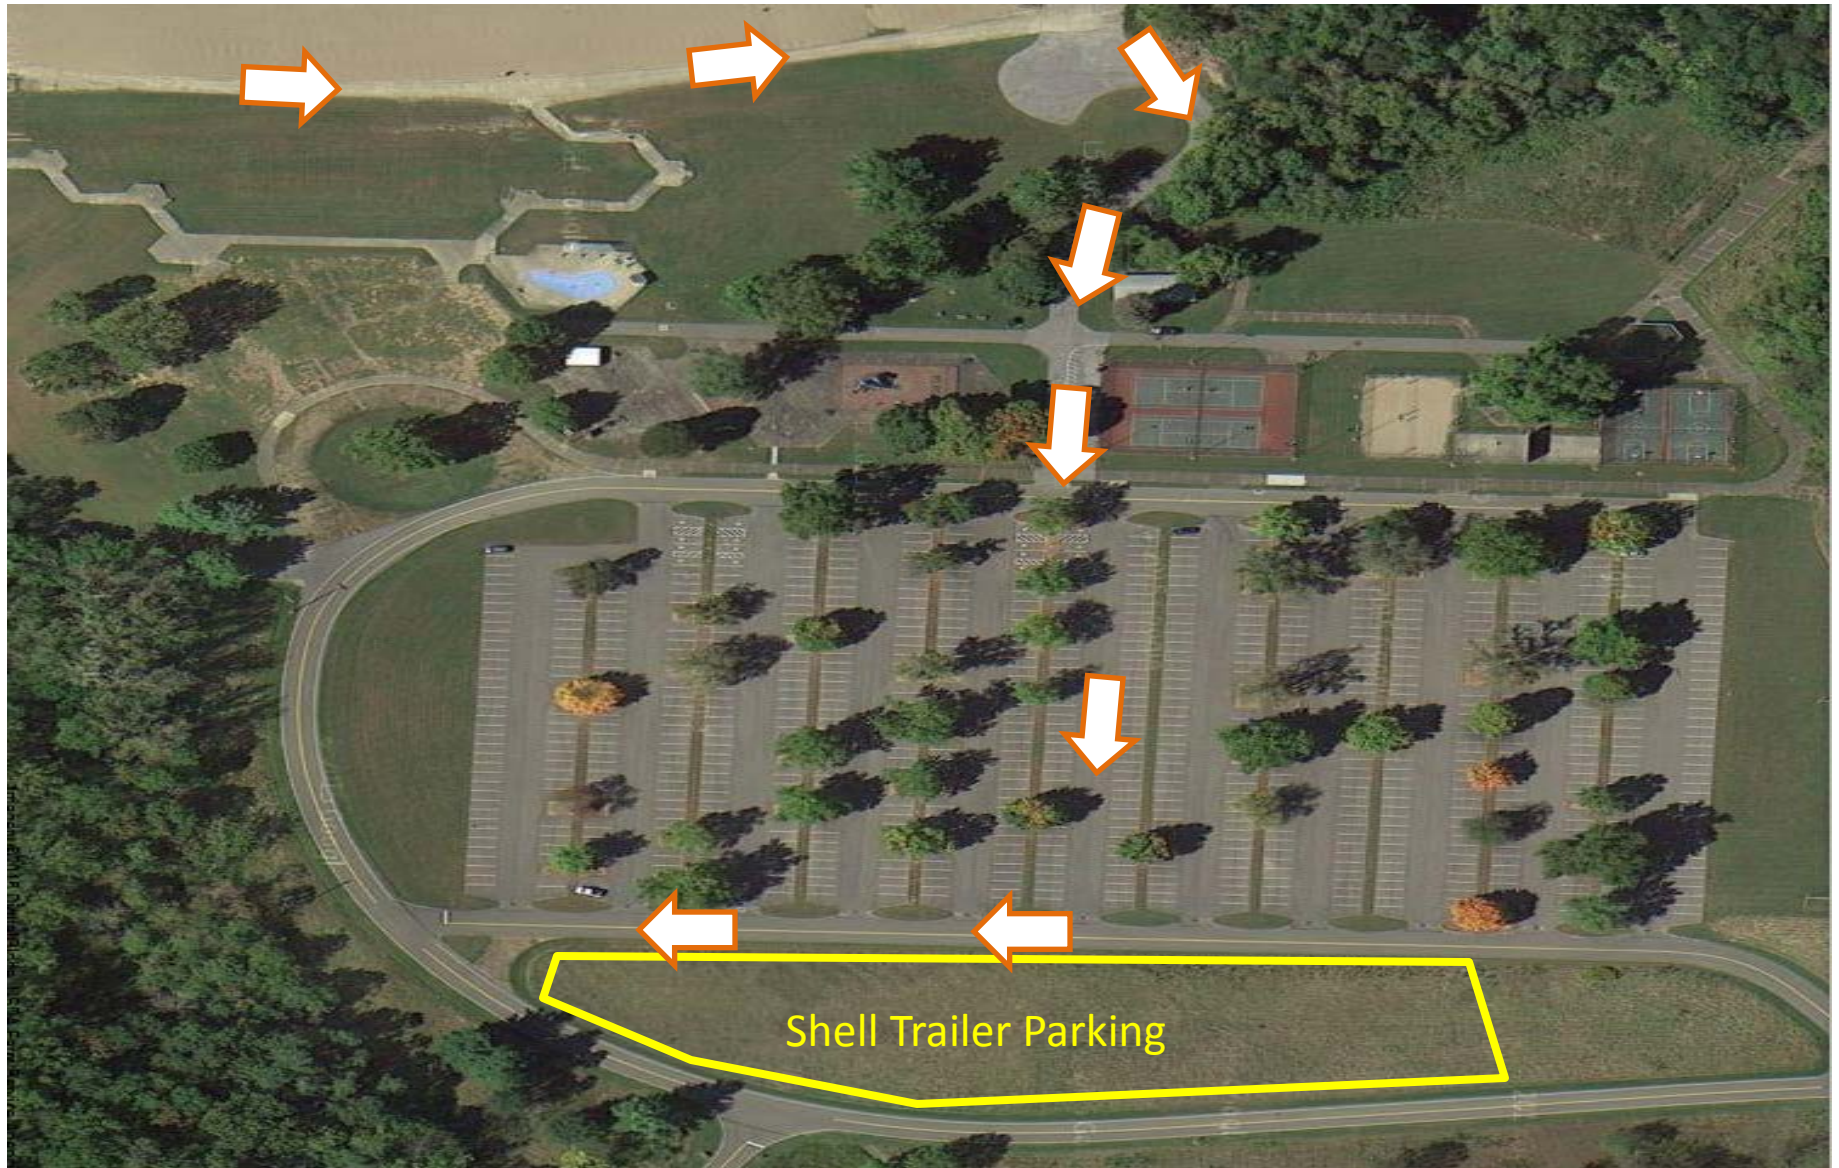

Dillon Lake State Park Regatta Parking

General Parking

Dillon Lake State Park Regatta Parking Overview Bus Unloading/Parking

BUS UNLOADING AREA

Bus Parking at Marina

One Way Parking and Traffic for Safety

Dillon Lake State Park Regatta Parking Overview Crew Shell Trailer Unloading - 1

Dillon Lake State Park Regatta Parking Overview Crew Shell Trailer Unloading - 2

One Way Parking and Traffic for Safety

Shell Trailer
Unloading Staging
Area

Dillon Lake State Park Regatta Parking Overview Crew Shell Trailer Unloading - 3

Dillon Lake State Park Regatta Parking

Overview Chuck Wagon/Food Trailer Parking