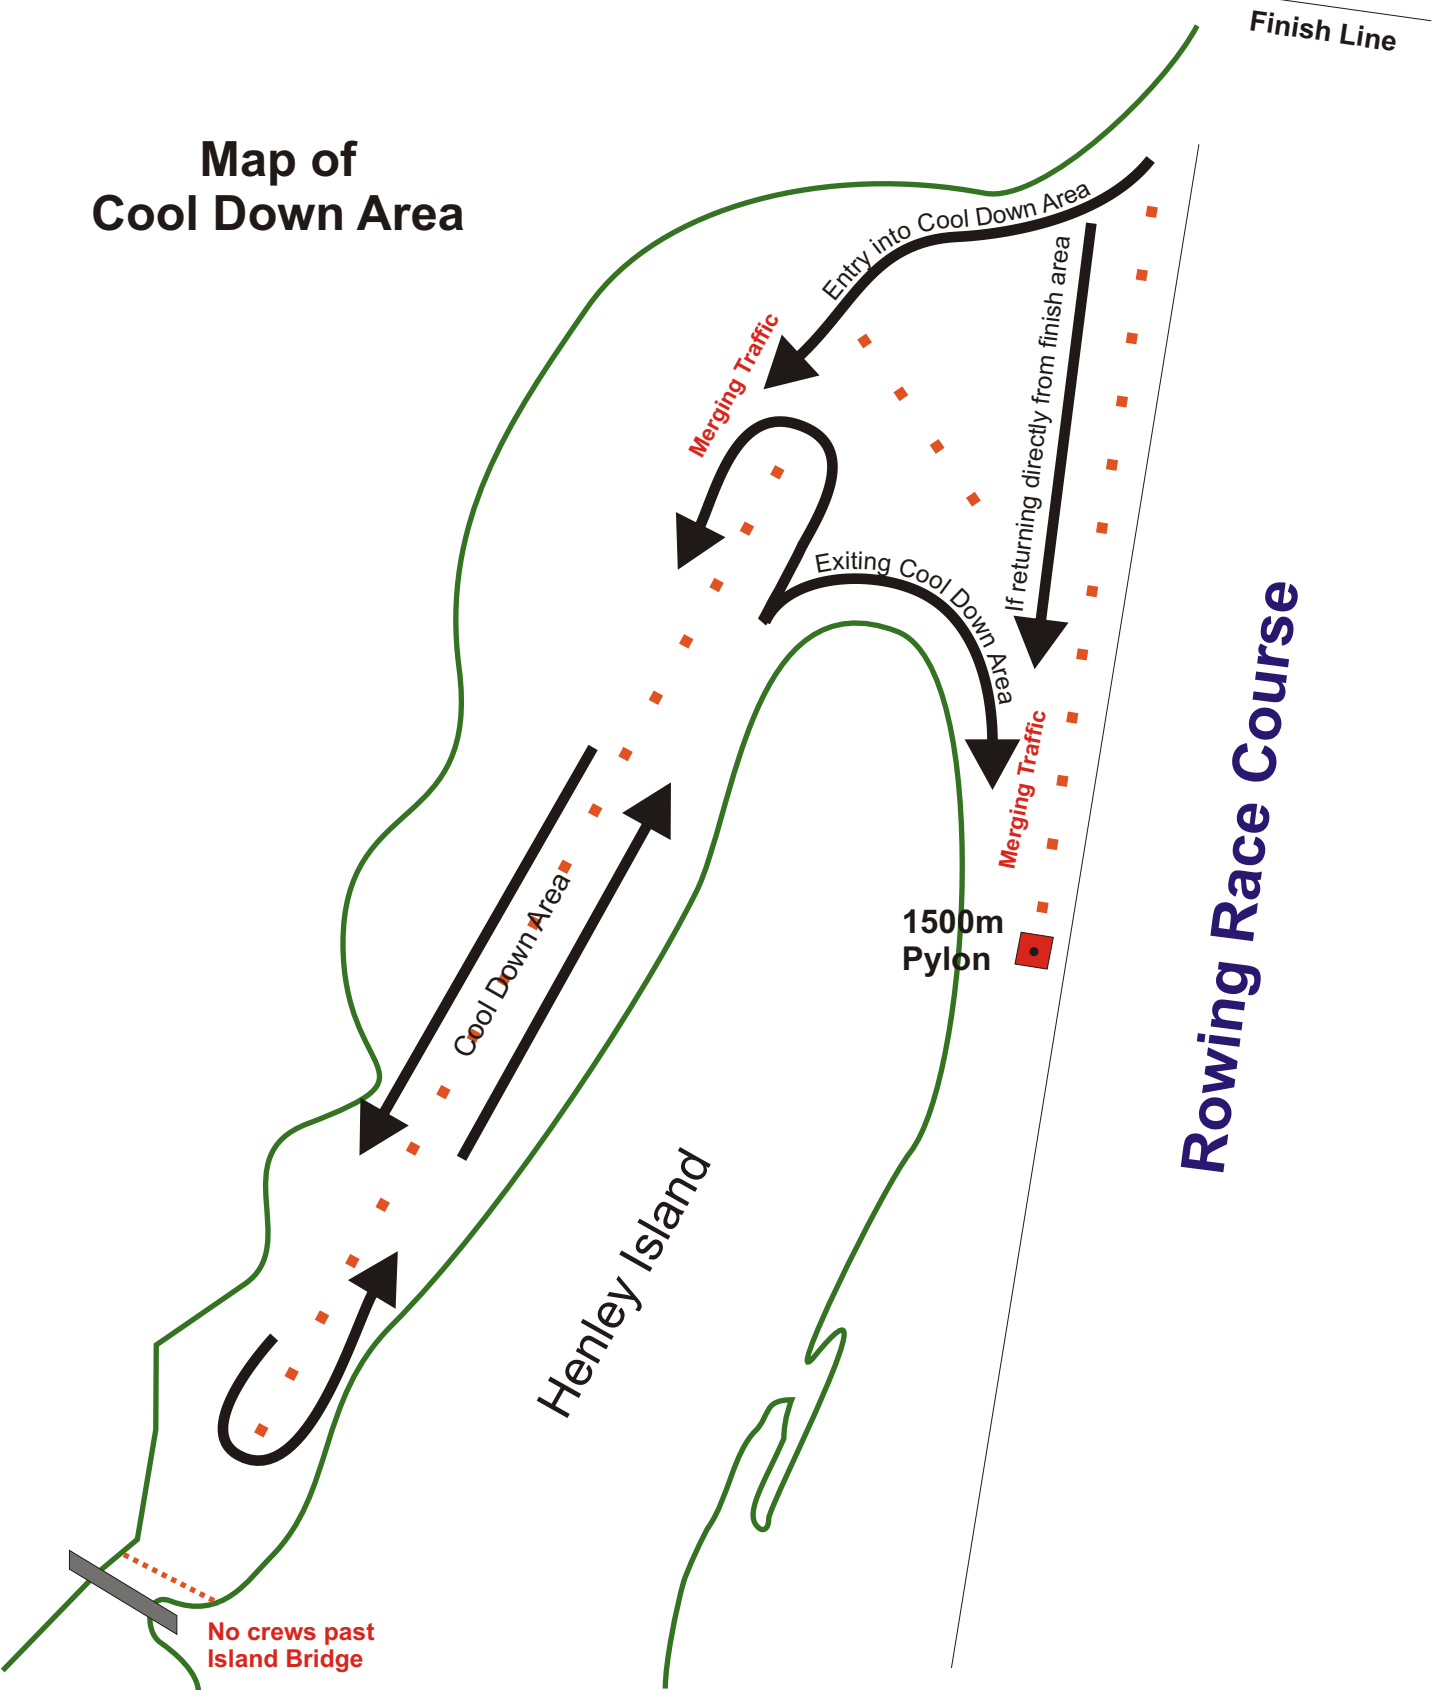

# Map of Cool Down Area

**Rowing Race Course**

**Finish Line**

**1500m Pylon**

**Henley Island**

**No crews past Island Bridge**